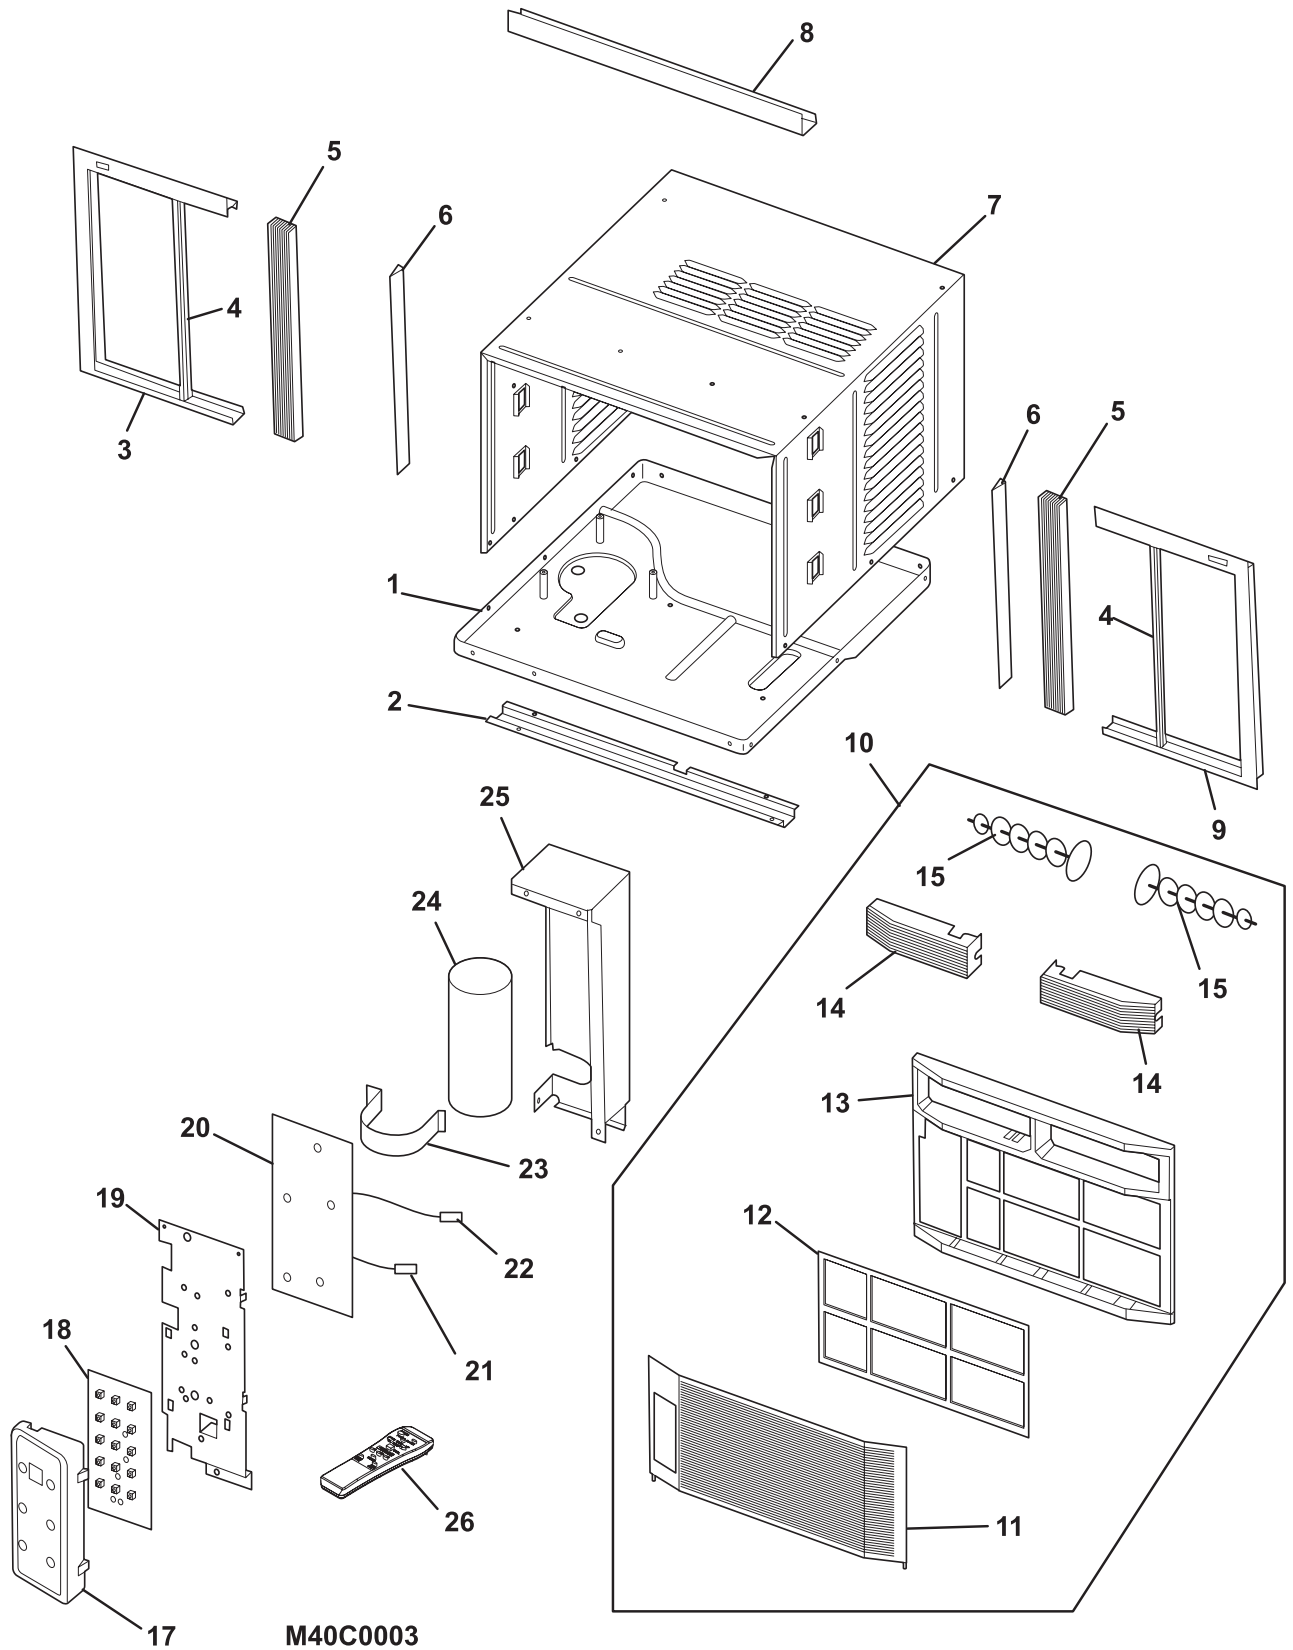

CABINET, FRONT, CONTROLS

M40C0003

CABINET, FRONT, CONTROLS

POS. NO	PART NO.	DESCRIPTION
1	5304436521	Base, unit chassis
2	5304436523	Rail, shutter track, bottom
3	5304436544	Frame, shutter panel, LH
4	5304436545	Retainer, shutter lock
5	5304436546	Shutter, accordian panel
6	5304436547	Retainer, shutter mount, cabinet sides
7	5304436548	Cabinet, wrapper/sleeve
8	5304436549	Rail, shutter track, top
9	5304436550	Frame, shutter panel, RH
10	5304436599	Front Assembly, complete panel, includes
11	5304436551	Panel, front grille, tilt-out
12	5304436552	Filter, air, plastic frame
13	5304436553	Frame, front assembly
14	5304436554	Louver, horizontal
15	5304436555	Louver, vertical
17	5304436536	Enclosure, control, pcb display
17	5304436537	Control Panel, display, electronic
18 #	5304436534	PC Board, display/input
19	5304436533	Panel, ctrl mtg board
20 #	5304436531	PC Board, control/power
21 #	5304436543	Sensor, ambient temp
22 #	5304436542	Sensor, evap temp, defrost
23	5304436530	Strap, capacitor mtg.
24 #	5304436525	Capacitor
25	5304436524	Control Box
26 #	5304436595	Remote Control, transmitter