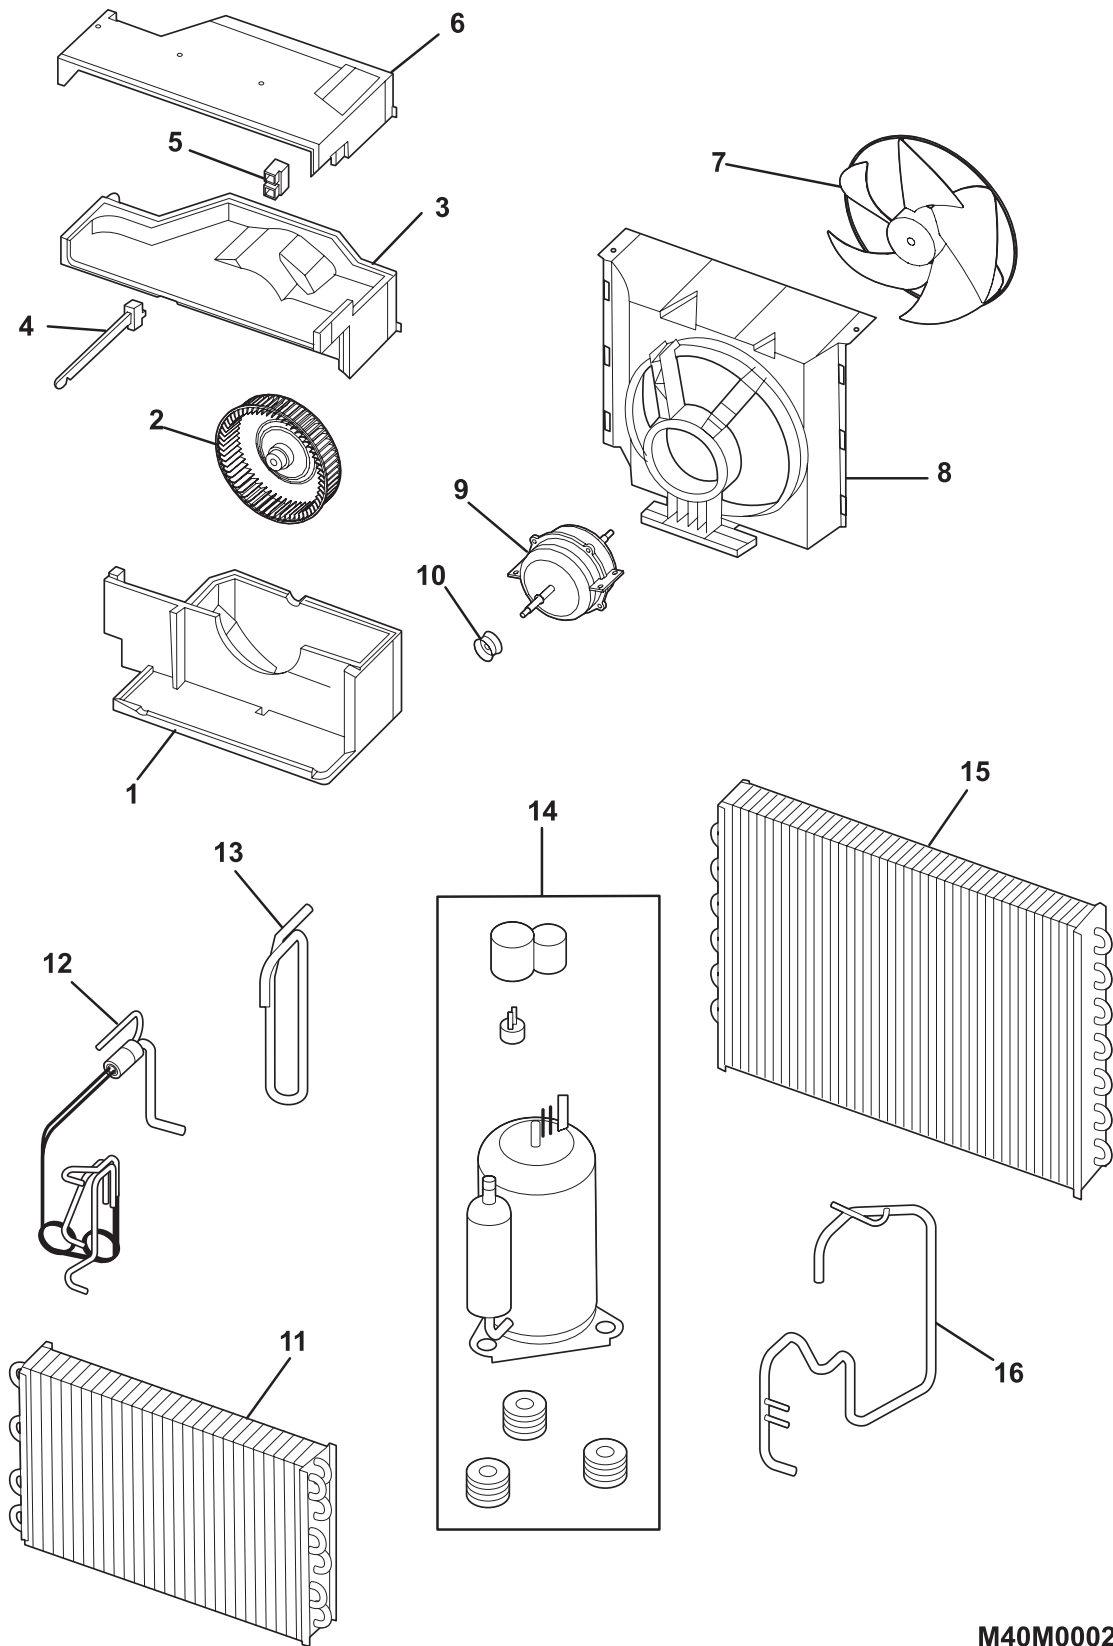

POS. NO	PART NO.	DESCRIPTION
1	5304436521	Base, unit chassis
2	5304436523	Rail, shutter track, bottom
3	5304436544	Frame, shutter panel, LH
4	5304436545	Retainer, shutter lock
5	5304436546	Shutter, accordian panel
6	5304436547	Retainer, shutter mount, cabinet sides
7	5304436548	Cabinet, wrapper/sleeve
8	5304436549	Rail, shutter track, top
9	5304436550	Frame, shutter panel, RH
10	5304436599	Front Assembly, complete panel, includes
11	5304436551	Panel, front grille, tilt-out
12	5304436552	Filter, air, plastic frame
13	5304436553	Frame, front assembly
14	5304436554	Louver, horizontal
15	5304436555	Louver, vertical
17	5304436536	Enclosure, control, pcb display
17	5304436537	Control Panel, display, electronic
18 #	5304436534	PC Board, display/input
19	5304436533	Panel, ctrl mtg board
20 #	5304436531	PC Board, control/power
21 #	5304436543	Sensor, ambient temp
22 #	5304436542	Sensor, evap temp, defrost
23	5304436530	Strap, capacitor mtg.
24 #	5304436525	Capacitor
25	5304436524	Control Box
26 #	5304436595	Remote Control, transmitter

COOLING & AIR FLOW SYSTEMS

M40M002

COOLING & AIR FLOW SYSTEMS

POS. NO	PART NO.	DESCRIPTION
1	5304436556	Scroll, blower housing, bottom, w/drain tray
2 #	5304436557	Blower Wheel, centrifugal fan
3	5304436559	Scroll, blower housing, top
4	5304436558	Door, fresh air vent, with lever
5	5304436564	Guide, vent door/lever
6	5304436565	Cover, blower scroll, top
7 #	5304436563	Fan Blade, propeller, axial flow
8 #	5304436562	Shroud, fan housing
9 #	5304436561	Motor, fan
10	5304436560	Seal, fan motor, rubber ring, water proof
11 #	5304436566	Evaporator
12 #	5304436579	Capillary Tube, assy w/strainer
13 #	5304436574	Discharge Tube
14 #	5304437081	Compressor Assy, <u>Note</u> : Includes overload, wiring cover, and mounting grommets
15 #	5304436571	Condenser
16 #	5304436569	Suction Tube