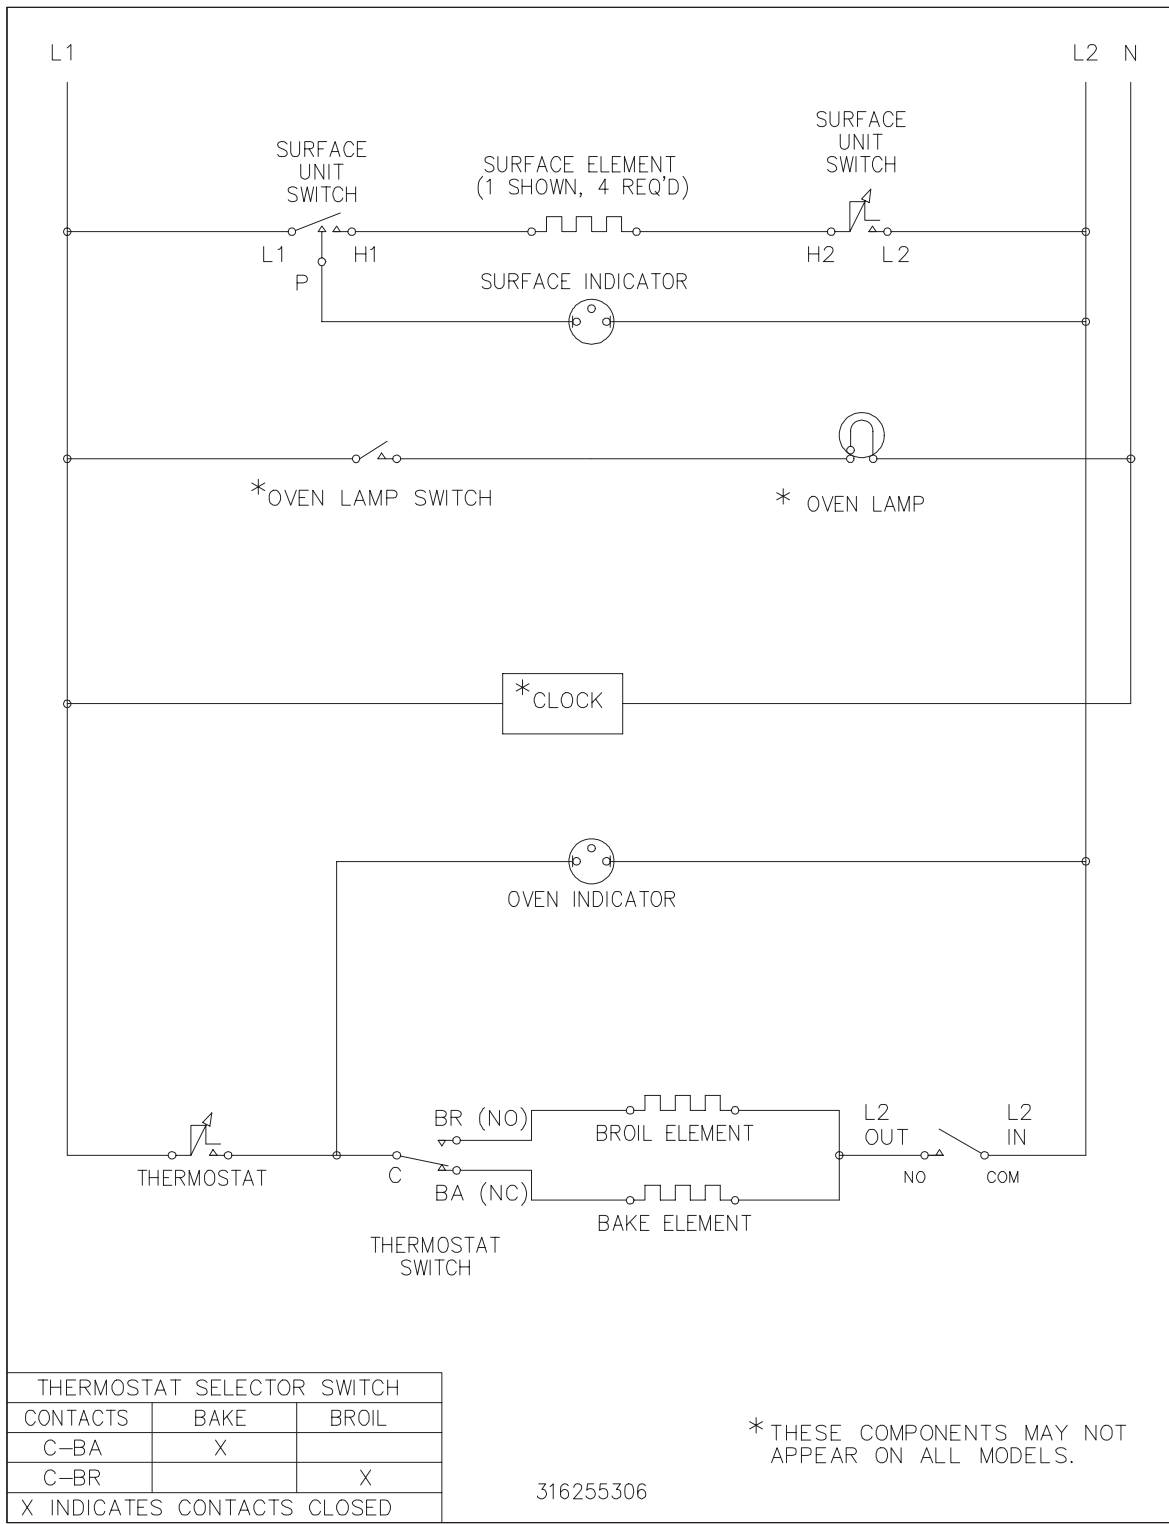

7	18	150	3321
6	14	150	3321
5	16	150	3321
4	12	105	1015
3	14	105	1015
2	16	105	1015
1	20	105	1015
WIRE	AWG	TEMP °C	UL STYLE

316255306

WARNING
DISCONNECT POWER BEFORE SERVICING UNIT.

TRACER WIRE: WIRE COLOR NOTED FIRST, STRIPE NEXT. EXAMPLE: GREEN WIRE WITH YELLOW STRIPE.

Q/Y-8

COLOR CODE			
BK	BLACK	P	PINK
BL	BLUE	PR	PURPLE
BR	BROWN	R	RED
C	COPPER	T	TAN
G	GREEN	V	VIOLET
GY	GRAY	W	WHITE
O	ORANGE	Y	YELLOW

*THESE COMPONENTS MAY NOT APPEAR ON ALL MODELS.

THERMOSTAT SELECTOR SWITCH		
CONTACTS	BAKE	BROIL
C-BA	X	
C-BR		X
X INDICATES CONTACTS CLOSED		

316255306

*THESE COMPONENTS MAY NOT APPEAR ON ALL MODELS.