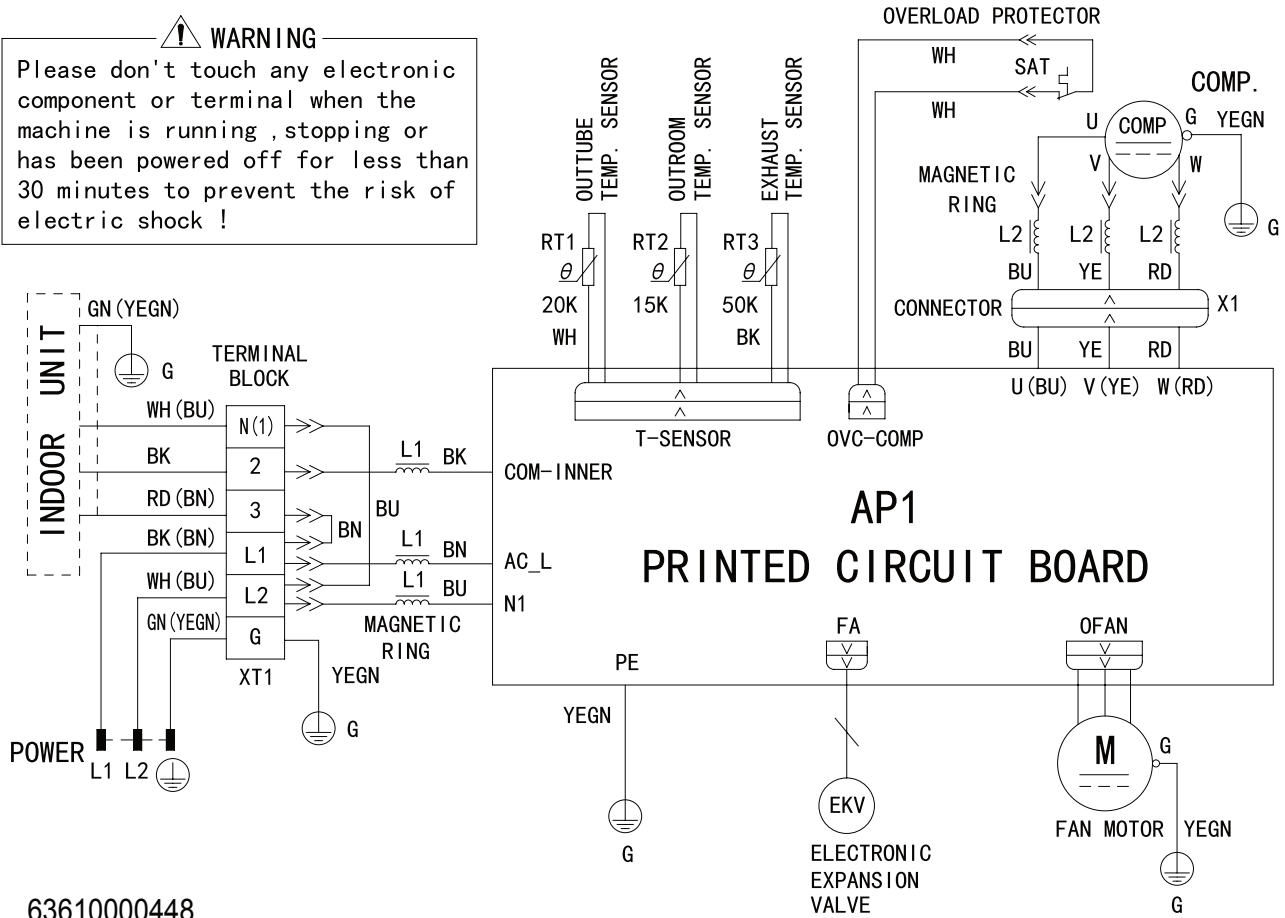

⚠ WARNING

Please don't touch any electronic component or terminal when the machine is running, stopping or has been powered off for less than 30 minutes to prevent the risk of electric shock!

63610000448