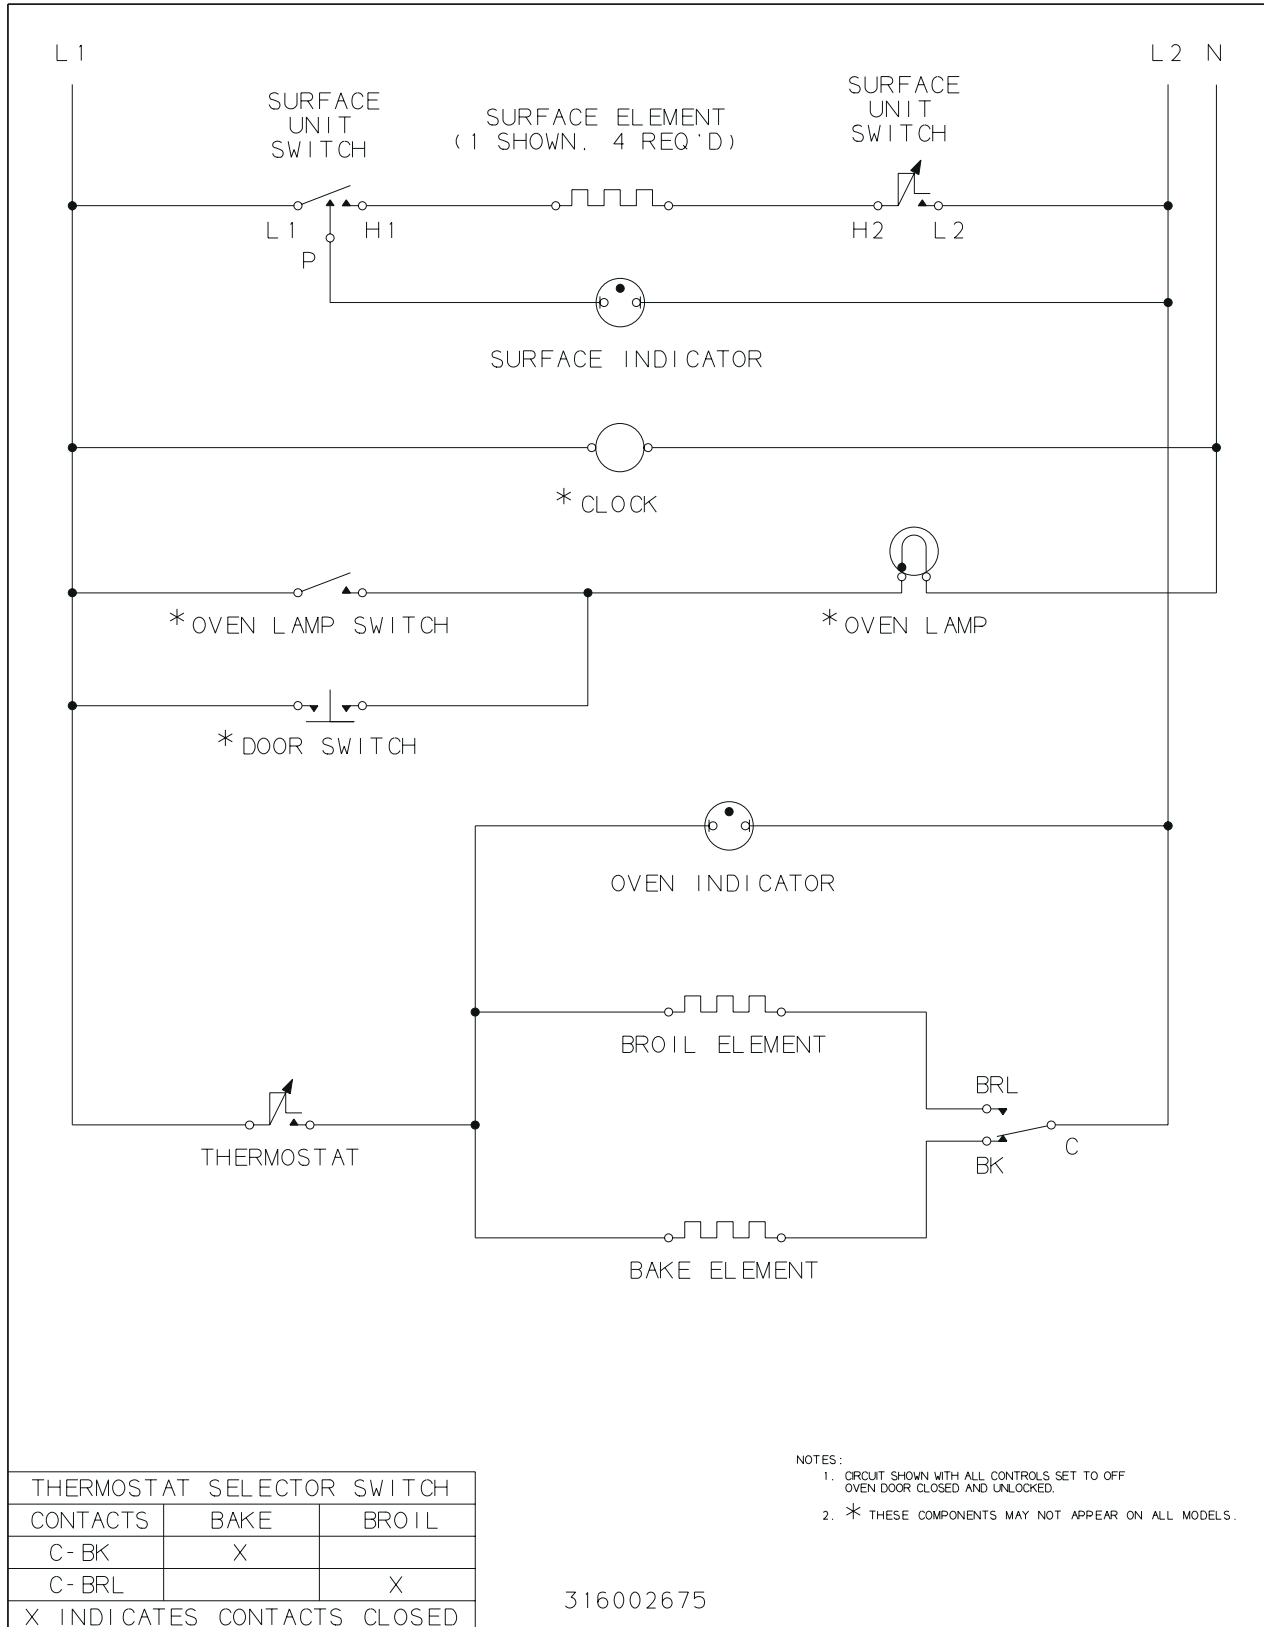

WIRING DIAGRAM

- NOTES:
1. CIRCUIT SHOWN WITH ALL CONTROLS SET TO OFF OVEN DOOR CLOSED AND UNLOCKED.
 2. * THESE COMPONENTS MAY NOT APPEAR ON ALL MODELS.

316002675