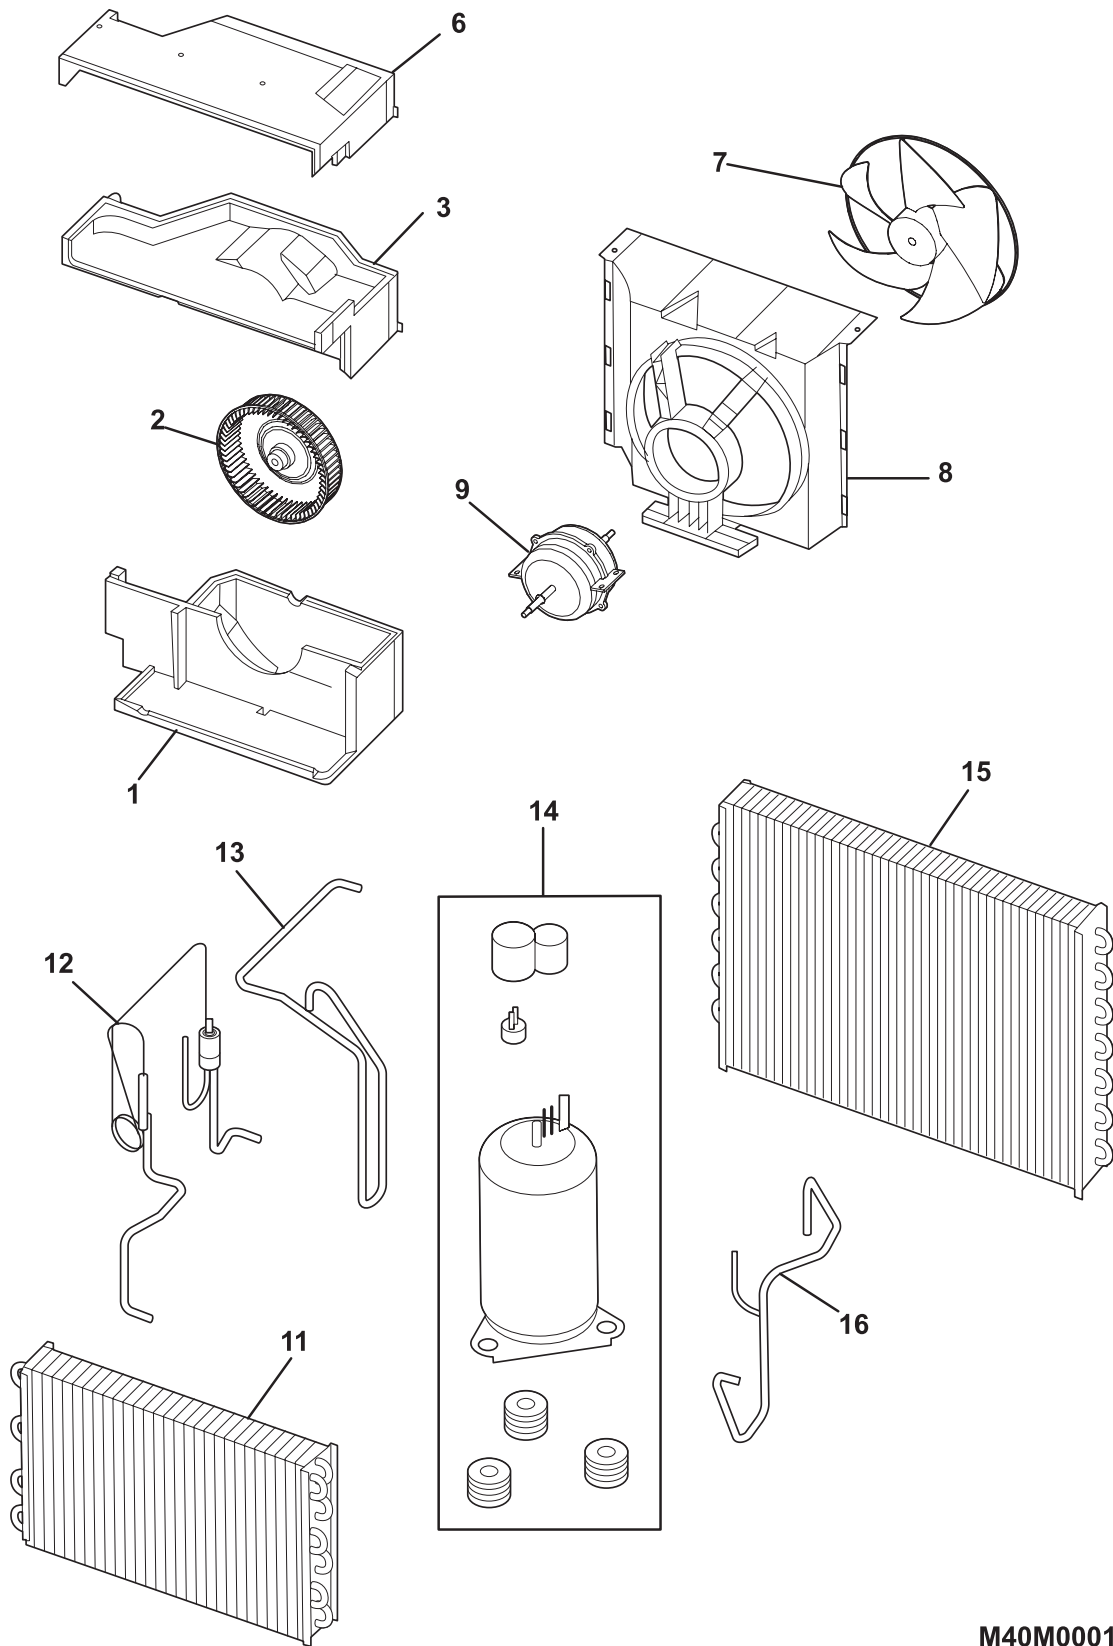

### CABINET, FRONT, CONTROLS

---

POS. NO	PART NO.	DESCRIPTION
1	5304437073	Base, unit chassis
2	5304437068	Rail, shutter track, bottom
3	5304437055	Frame, shutter panel, LH
4	5304437052	Retainer, shutter lock
5	5304437053	Shutter, accordian panel
6	5304437057	Retainer, shutter mount, cabinet sides
7	5304437071	Cabinet, wrapper/sleeve
8	5304437069	Rail, shutter track, top
9	5304437054	Frame, shutter panel, RH
10	5304437065	Front Assembly, complete panel, includes
11	5304437059	Panel, front grille, tilt-out
12	5304437062	Filter, air, plastic frame
13	5304437058	Frame, front assembly
14	5304437061	Louver, horizontal
15	5304437060	Louver, vertical
16	5304437050	Knob, rotary control
17	5304437051	Enclosure, control, switch box
17	5304438506	Control Panel, dial plate
18 #	5304438503	Switch, selector, main
19	5304437066	Panel, ctrl mtg board
23	5304436530	Strap, capacitor mtg.
24 #	5304437110	Capacitor
25	5304437070	Control Box

**COOLING & AIR FLOW SYSTEMS**

**M40M0001**

**COOLING & AIR FLOW SYSTEMS**

---

POS. NO	PART NO.	DESCRIPTION
1	5304437105	Scroll, blower housing, bottom, w/drain tray
2 #	5304437891	Blower Wheel, centrifugal fan
3	5304437104	Scroll, blower housing, top
6	5304437103	Cover, blower scroll, top
7 #	5304437049	Fan Blade, propeller, axial flow
8 #	5304437056	Shroud, fan housing
9 #	5304437108	Motor, fan
11 #	5304437086	Evaporator
12 #	5304437094	Capillary Tube, assy w/strainer
13 #	5304437099	Discharge Tube
14 #	5304437078	Compressor Assy, <u>Note</u> : includes overload, wiring cover, and mounting grommets
15 #	5304437085	Condenser
16 #	5304437098	Suction Tube