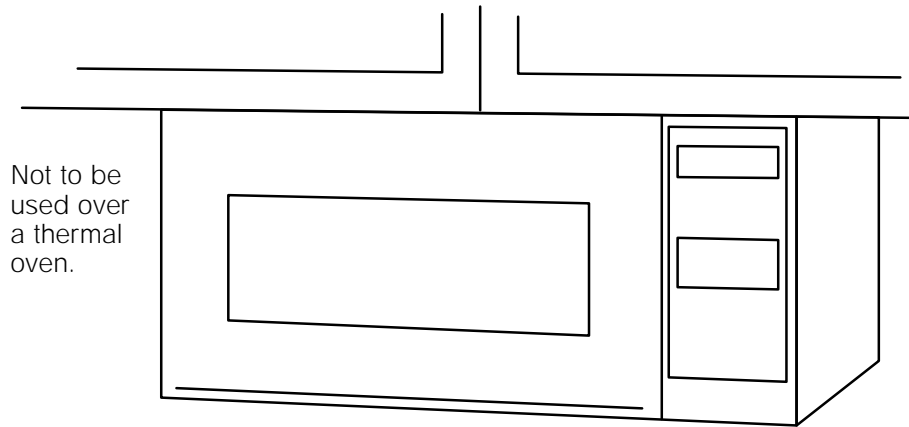

GE Appliances

JE740GY—GE Compact Microwave Oven

Dimensions (in inches)

Exterior Dimensions* (in inches)	
W x H x D	19-1/4 x 10-13/16 x 13-9/16

*Height includes feet.

Note: Undercabinet Mounting Kit Pub. No. 4-A019-4 for Compact Microwave Ovens is available at additional cost.

Undercabinet Installation: Install Spacemaker II,[™] Compact and Subcompact microwave ovens in just a few easy steps with the mounting template, which provides all the necessary measurements. (Installation may vary depending on cabinets.) These microwave ovens can be installed on practically any wood or metal cabinets.