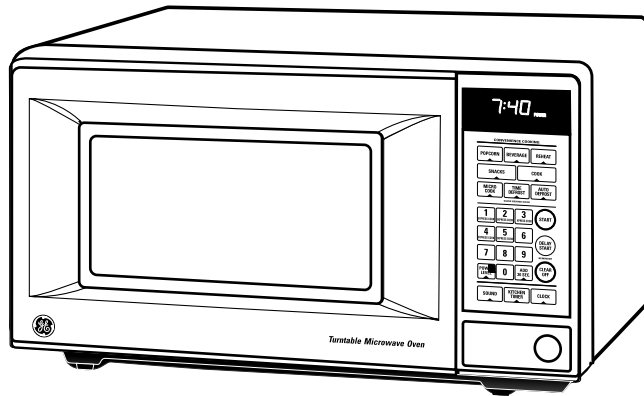

GE Appliances

JE740GY—GE Compact Microwave Oven

Dimensions (in inches)

Exterior Dimensions* (in inches)	
W x H x D	19-1/4 x 10-13/16 x 13-9/16

*Height includes feet.

Note: Undercabinet Mounting Kit Pub. No. 4-A019-4 for Compact Microwave Ovens is available at additional cost.

Undercabinet Installation: Install Spacemaker II,[™] Compact and Subcompact microwave ovens in just a few easy steps with the mounting template, which provides all the necessary measurements. (Installation may vary depending on cabinets.) These microwave ovens can be installed on practically any wood or metal cabinets.

Note: Requires 120V electrical outlet.

For answers to your Monogram,[®] GE Profile Performance Series,[™] GE Profile,[™] GE, Hotpoint and RCA appliance questions, call GE Answer Center[®] service, 800.626.2000.

GE Appliances

JE740GY—GE Compact Microwave Oven

Features and Benefits

- 0.7 cu. ft. Oven Capacity
- 700 Watts*
- Convenience Cooking Controls for Popcorn, Beverage, Reheat, Snacks and Cook Pads
- Micro Cook I & II
- Express Cook with Instant on Controls
- Auto Defrost/Time Defrost
- Add 30 Seconds
- Delay/Start Reminder
- Sound On/Off
- Child Lock Out
- 10 Power Levels
- Model JE740WY—White on White
- Model JE740GY—Black with Greystone Case