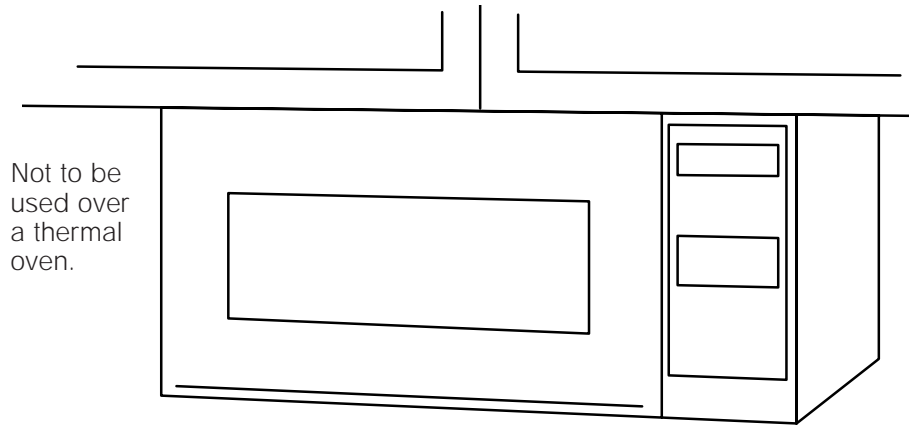

GE Appliances

JE710BA—GE Compact Microwave Oven

Dimensions (in inches)

Exterior Dimensions* (in inches)	
W x H x D	19 x 11 x 12-7/8

*Height includes feet.

Note: Undercabinet Mounting Kit Pub. No. 4-A019-4 for Compact Microwave Ovens is available at additional cost.

Undercabinet Installation: Install Spacemaker II,[™] Compact and Subcompact microwave ovens in just a few easy steps with the mounting template, which provides all the necessary measurements. (Installation may vary depending on cabinets.) These microwave ovens can be installed on practically any wood or metal cabinets.

GE Appliances

JE710BA—GE Compact Microwave Oven

Features and Benefits

- .7 cu. ft. Oven Capacity
- 600 Watts[®]
- Mechanical Dial
- 15 Minute Time Cook
- Turntable
- 1 Power Level
- Model JE740BA—Black on Black