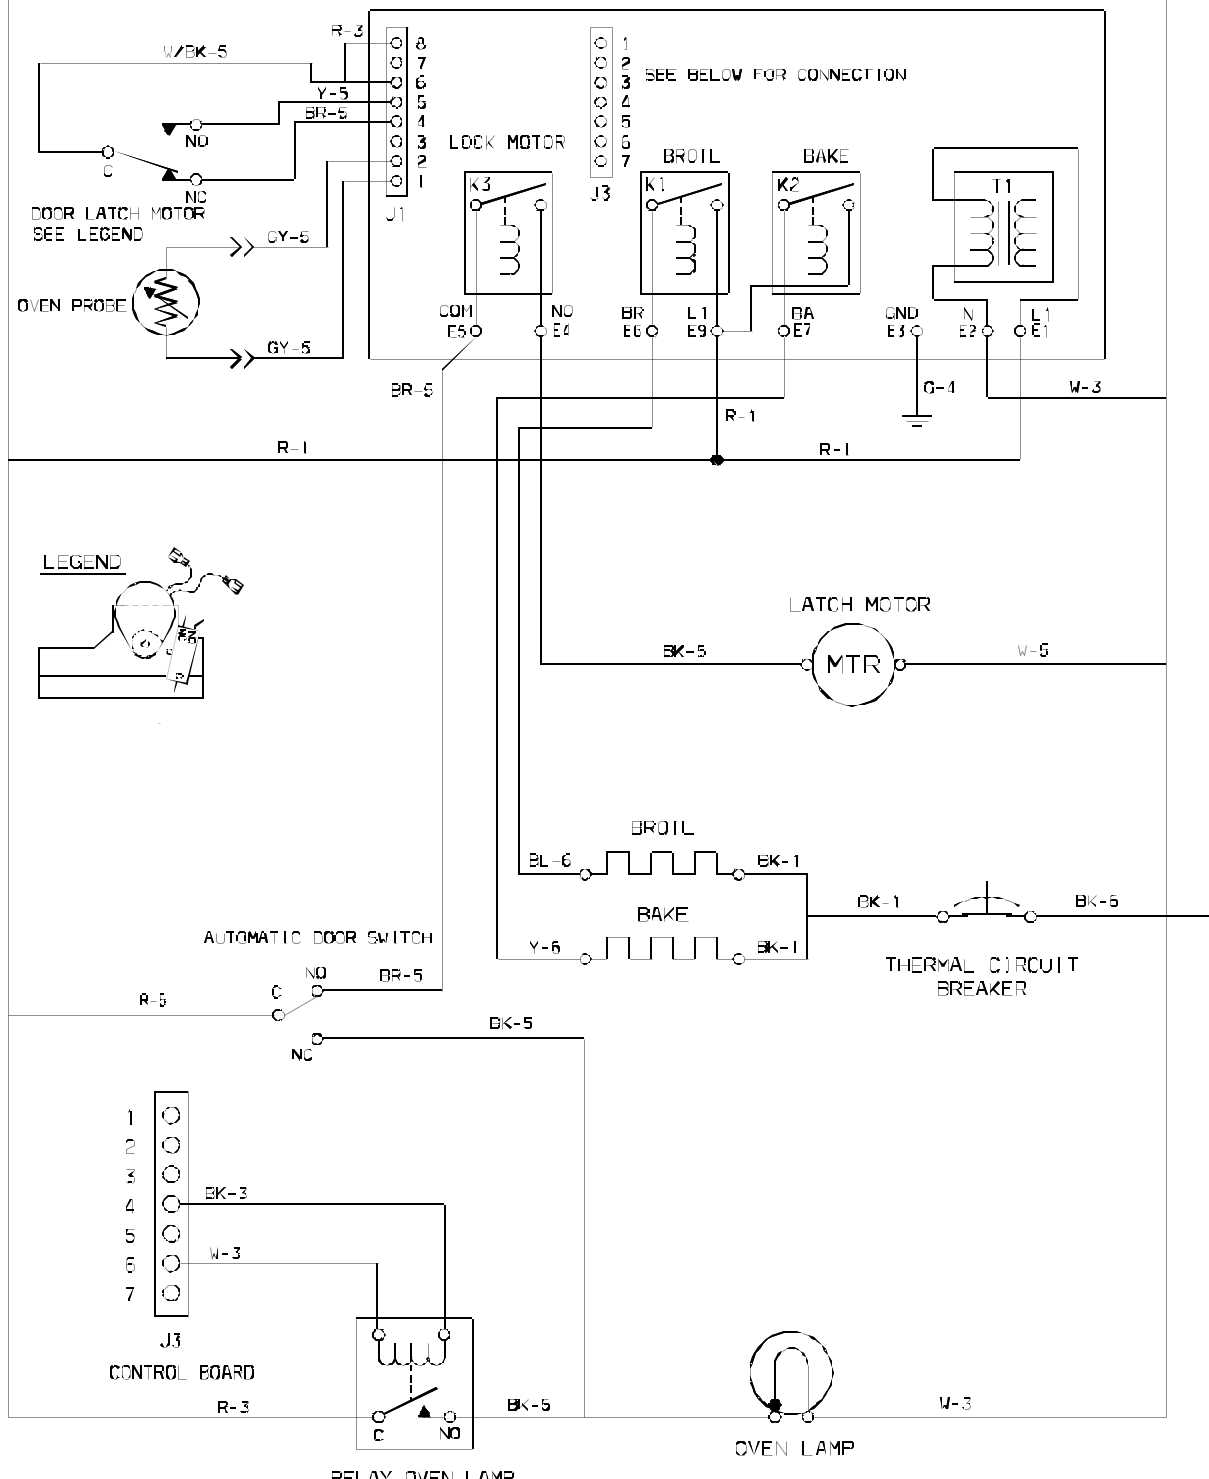

L1

N L2

CONTROL BOARD

IMPORTANT:

USE COPPER WIRE ONLY.

| WIRE | GAGE | TEMP °C | UL STYLE |
|------|------|---------|----------|
| 6 | 16 | 200 | 3122 |
| 5 | 18 | 200 | 3122 |
| 4 | 14 | 150 | 3321 |
| 3 | 18 | 150 | 3321 |
| 2 | 18 | 125 | 3173 |
| 1 | 16 | 150 | 3321 |

WARNING

DISCONNECT POWER BEFORE SERVICING UNIT.

COLORS / COULEURS

| | | | |
|----|--------|----|--------|
| BK | BLACK | P | PINK |
| BL | BLUE | PR | PURPLE |
| BR | BROWN | R | RED |
| C | COPPER | V | VIOLET |
| G | GREEN | W | WHITE |
| GY | GRAY | Y | YELLOW |
| O | ORANGE | | |