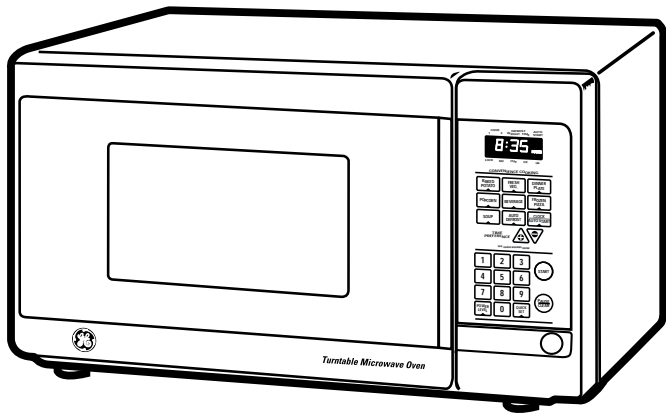

GE Appliances

JE835WW—Countertop Turntable Microwave Oven

Dimensions (in inches)

This unit designed to be placed on countertop.

Dimensions	Cavity	Exterior
Width (in.)	12-19/32	19-1/2
Height (in.)	8-1/2	11-13/32
Depth (in.)	13-7/32	15-1/8

* Height includes feet

For answers to your GE Monogram™, GE Profile™, GE, Hotpoint and RCA appliance questions, call GE Answer Center® service, 800.626.2000.

GE Appliances

JE835WW—Countertop Turntable Microwave Oven

Features and Benefits

- White on white Model
- .8 Cu. Ft. Oven Cavity
- 800 Watts*
- Electronic Touch Controls
- Electronic Digital Display With Clock
- Convenience Cooking Controls for Popcorn, Beverage, Frozen Pizza, Dinner Plate, Baked Potato, Vegetables and Soup (All With Instant-On)
- Auto Defrost, Time Preference, QuickSet, Auto Start
- Child Lock Out
- 10 Power Levels