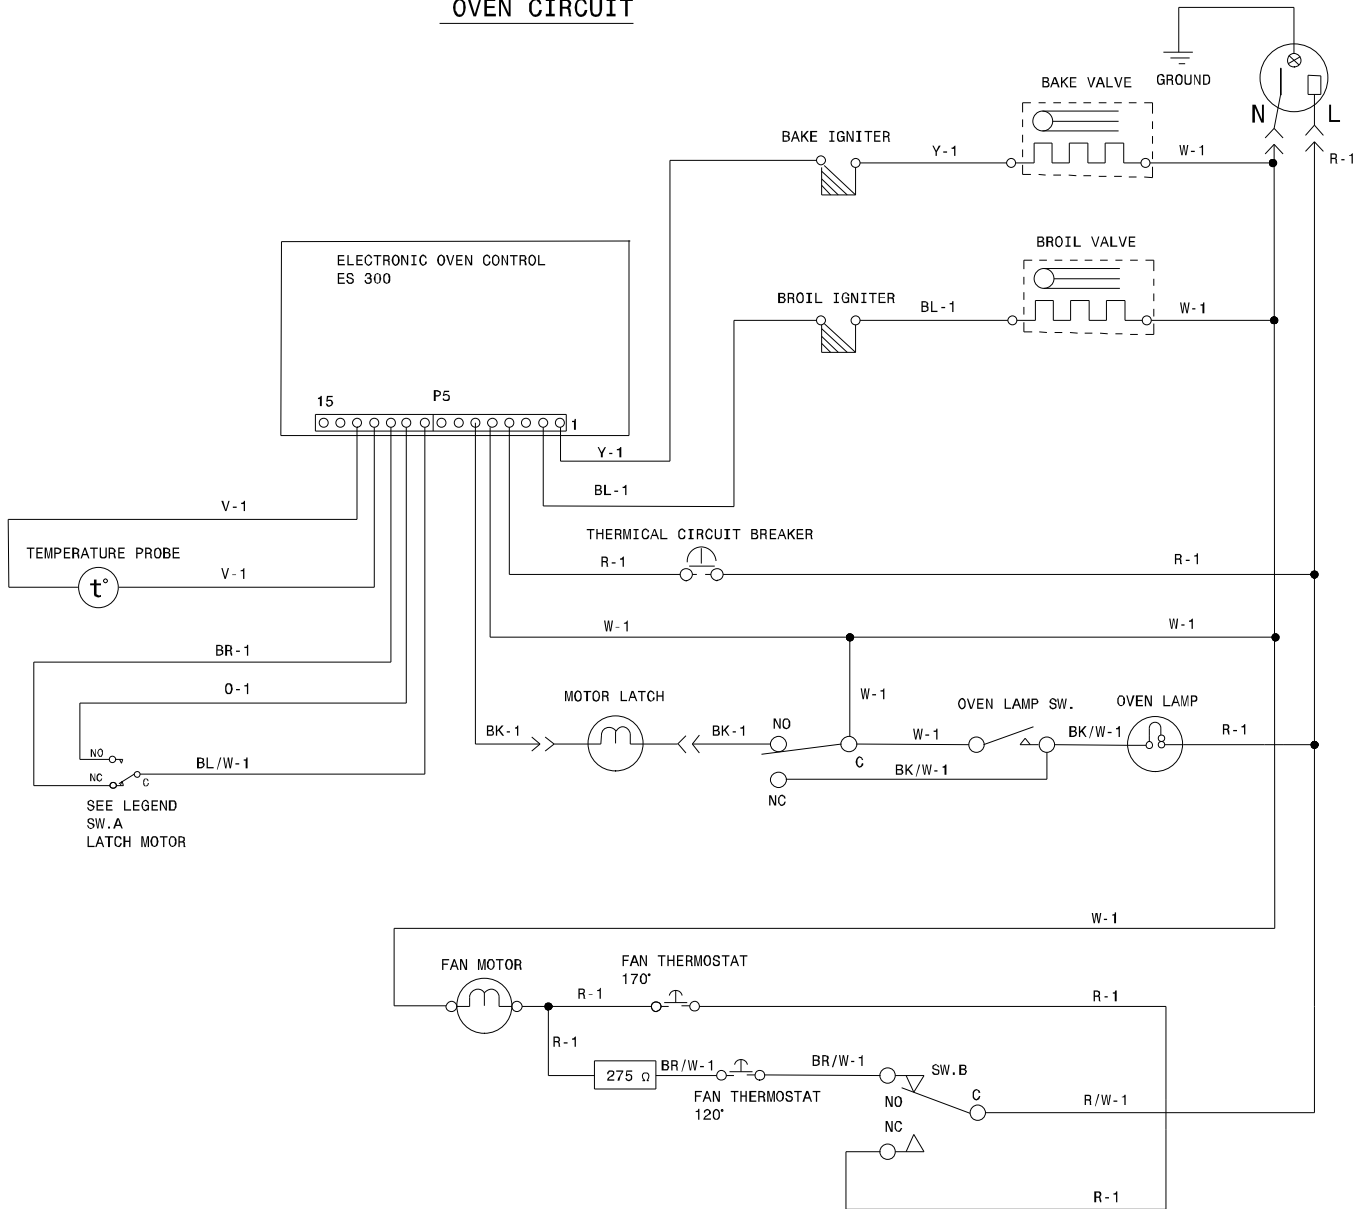

OVEN CIRCUIT

SEE LEGEND
SW.A
LATCH MOTOR

COLOR CODE

- G. - GREEN
- W. - WHITE
- R. - RED
- O. - ORANGE
- Y. - YELLOW
- BR. - BROWN
- BL. - BLUE
- BK. - BLACK

WIRE	GAUGE	TEMP. °C	CSA	UL
1	18	125	CL1251	3173
2	20	125	CL1251	3173

CAUTION:
LABEL ALL WIRES PRIOR TO DISCONNECTION WHEN SERVICING CONTROLS.
WIRING ERROR CAN CAUSE IMPROPER AND DANGEROUS OPERATION.
VERIFY PROPER OPERATION AFTER SERVICING.

CAUTION: DISCONNECT POWER BEFORE SERVICING UNIT.

318046314 REV:B