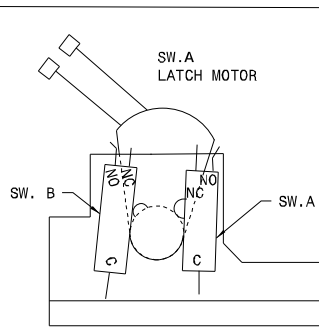

OVEN CIRCUIT

SEE LEGEND
SW.A
LATCH MOTOR

COLOR CODE

- G. - GREEN
- W. - WHITE
- R. - RED
- O. - ORANGE
- Y. - YELLOW
- BR. - BROWN
- BL. - BLUE
- BK. - BLACK

WIRE	GAUGE	TEMP. °C	CSA	UL
1	18	125	CL1251	3173
2	20	125	CL1251	3173

CAUTION:
LABEL ALL WIRES PRIOR TO DISCONNECTION WHEN SERVICING CONTROLS.
WIRING ERROR CAN CAUSE IMPROPER AND DANGEROUS OPERATION.
VERIFY PROPER OPERATION AFTER SERVICING.

CAUTION: DISCONNECT POWER BEFORE SERVICING UNIT.