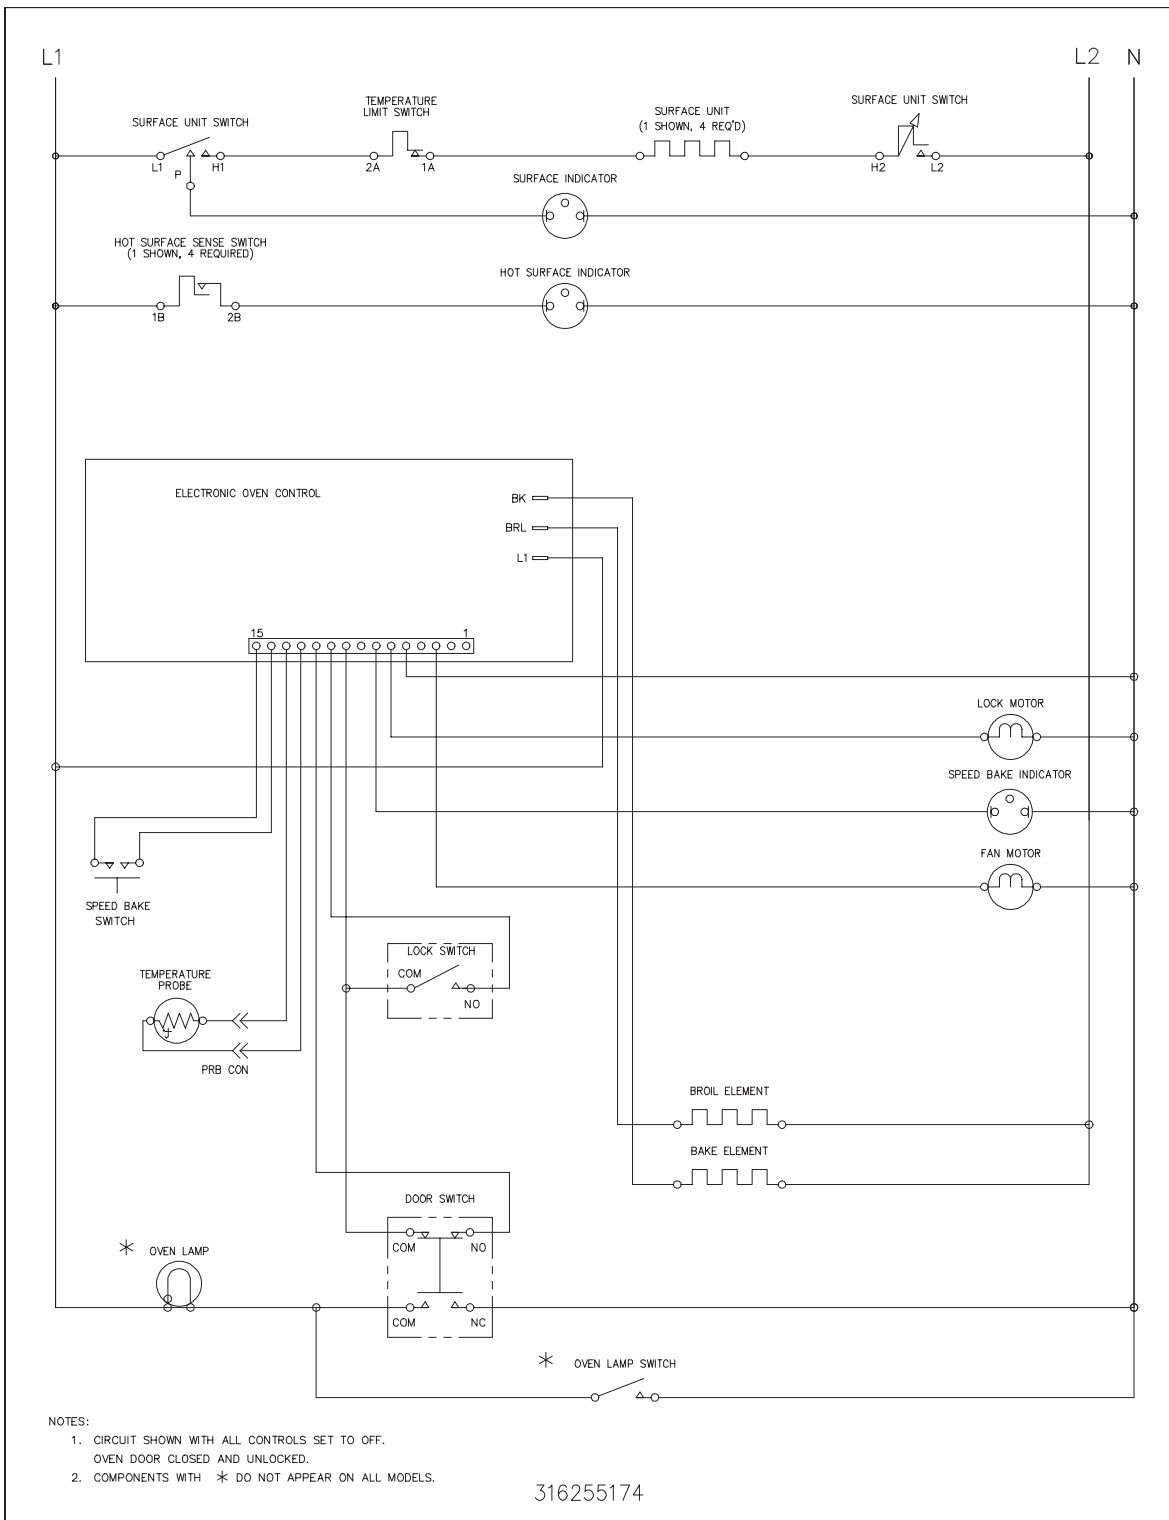

316255174

WARNING

DISCONNECT POWER BEFORE SERVICING UNIT.

TRACER WIRE: WIRE COLOR NOTED FIRST, STRIPE NEXT. EXAMPLE: GREEN WIRE WITH YELLOW STRIPE.

COLOR CODE

| | | | |
|----|--------|----|--------|
| BK | BLACK | P | PINK |
| BL | BLUE | PR | PURPLE |
| BR | BROWN | R | RED |
| C | COPPER | T | TAN |
| G | GREEN | V | VIOLET |
| GY | GRAY | W | WHITE |
| O | ORANGE | Y | YELLOW |

- NOTES:**
- CIRCUIT SHOWN WITH ALL CONTROLS SET TO OFF. OVEN DOOR CLOSED AND UNLOCKED.
 - COMPONENTS WITH * DO NOT APPEAR ON ALL MODELS.

316255174