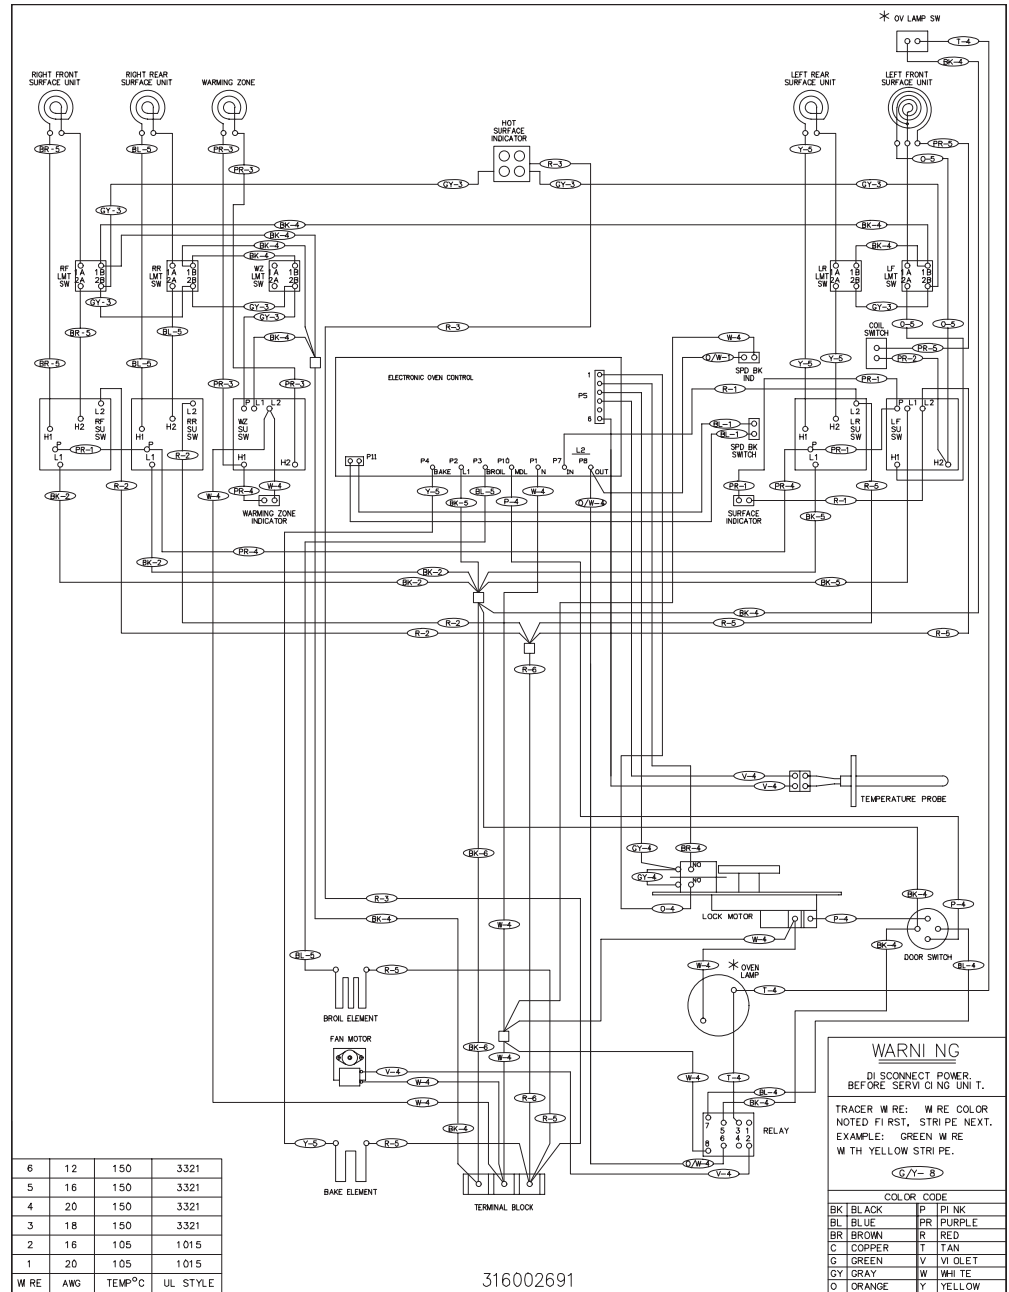

- NOTES:
- CIRCUIT SHOWN WITH ALL CONTROLS SET TO OFF. OVEN DOOR CLOSED AND UNLOCKED.
 - COMPONENTS WITH * DO NOT APPEAR ON ALL MODELS.

316002691

LOCK MOTOR SWITCHES			
OVEN DOOR	A	B	C
UNLOCKED	OPEN	CLOSED	CLOSED
LOCKED	CLOSED	OPEN	OPEN

6	12	150	3321
5	16	150	3321
4	20	150	3321
3	18	150	3321
2	16	105	1015
1	20	105	1015

W RE AWG TEMP°C UL STYLE

316002691

WARNING

DISCONNECT POWER BEFORE SERVING UNIT.

TRACER W RE: W RE COLOR NOTED FIRST, STRIPE NEXT. EXAMPLE: GREEN W RE WITH YELLOW STRIPE.

OVEN LAMP

COLOR CODE			
BK	BLACK	P	PI NK
BL	BLUE	PR	PURPLE
BR	BROWN	R	RED
C	COPPER	T	TAN
G	GREEN	V	VI OLET
GY	GRAY	W	WHI TE
O	ORANGE	Y	YELLOW