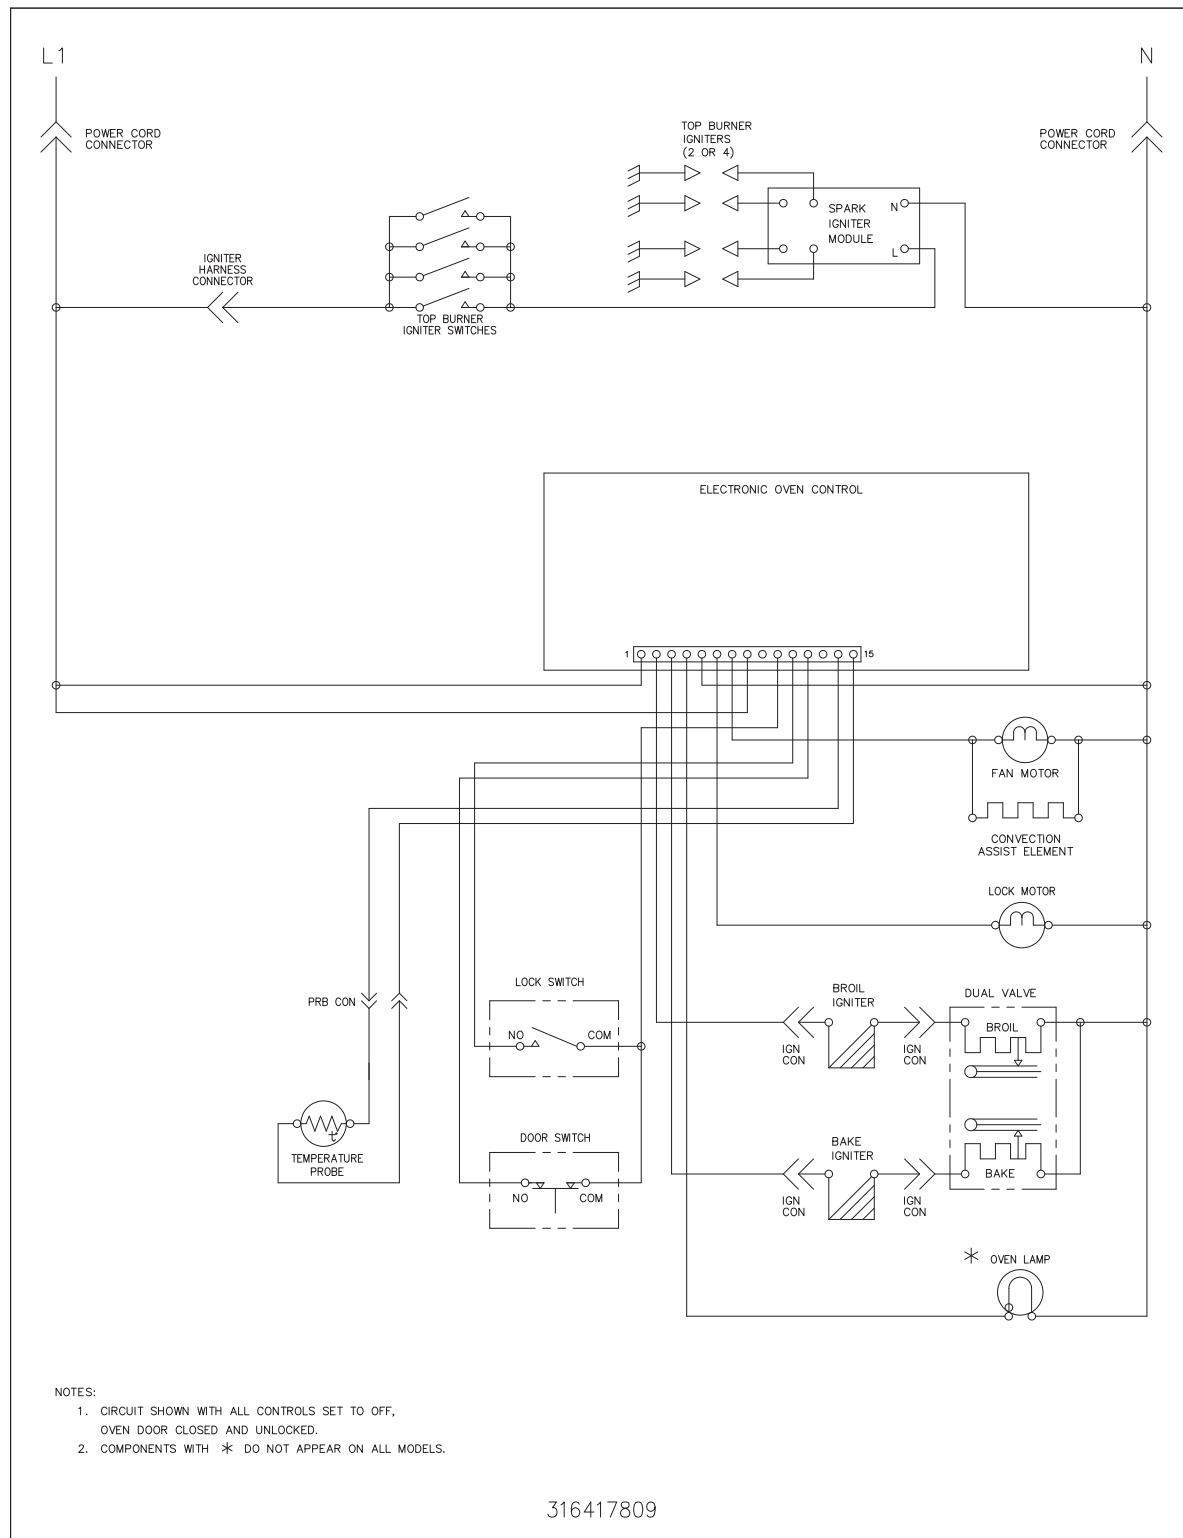

316417809

WARNING
DISCONNECT POWER, BEFORE SERVICING UNIT.

TRACER WIRE: WIRE COLOR NOTED FIRST, STRIPE NEXT. EXAMPLE: GREEN WIRE WITH YELLOW STRIPE.

G/Y-8

COLOR CODE			
BK	BLACK	IP	PINK
BL	BLUE	PR	PURPLE
BR	BROWN	R	RED
C	COPPER	T	TAN
G	GREEN	V	VIOLET
GY	GRAY	W	WHITE
O	ORANGE	Y	YELLOW

316417809