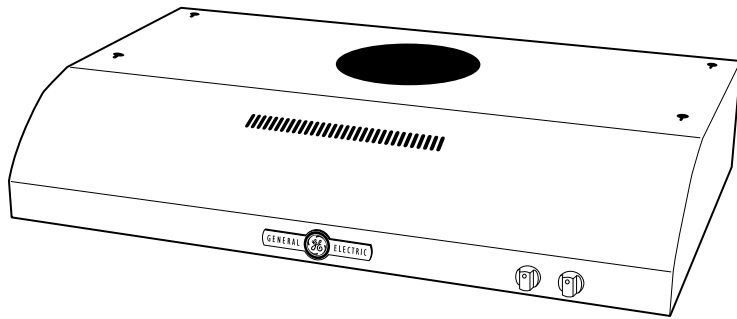

GE Appliances

AV447F – GE Artistry™ Series Deluxe Range Hood

Dimensions (in inches)

Refer to this drawing for rectangular exhaust option.

Exhaust outlet connects to 3-1/4" x 10" rectangular duct. Vent top or rear. Includes rectangular damper.

JXHC1 Cord Kit: Allows a receptacle in the cabinet over the range to accommodate either an over-the-range microwave oven or a standard hood.

Installation Information: Before installing, consult installation instructions, packed with product, for current dimensional data. Light bulb(s) not included.

AV447F – GE Artistry™ Series Deluxe Range Hood

Features and Benefits

- Convertible venting – Hood configuration can be changed to fit the needs of various installation requirements.
- Vertical and rear exhaust – Provides the option of connecting duct work to either the rear or the top of the hood.
- Variable three-speed fan control - Powerful variable speed exhaust system that effectively pulls smoke and vapors out of the kitchen.
- Cooktop light – Provides light to illuminate cooking surface below hood.
- 200-CFM blower - Helps effectively remove smoke, grease, odors and moisture.
- Model AV447FWS – White on white
- Model AV447FBS – Black on black