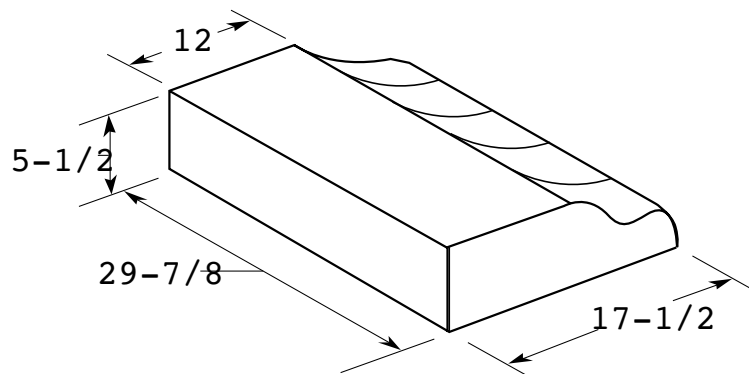

GE Appliances

AV447F – GE Artistry™ Series Deluxe Range Hood

Dimensions (in inches)

Refer to this drawing for rectangular exhaust option.

Exhaust outlet connects to 3-1/4" x 10" rectangular duct. Vent top or rear. Includes rectangular damper.

Refer to this drawing for round exhaust option.

Exhaust outlet connects to 7" diameter duct. Vent top only. Round damper accessory. JXDA22, available at additional cost.

Amp Rating	
120V	2.5

WB02X9381 replacement grease filter and WB02X10700 replacement charcoal filter are available for additional cost. Call toll-free 800.626.2002.