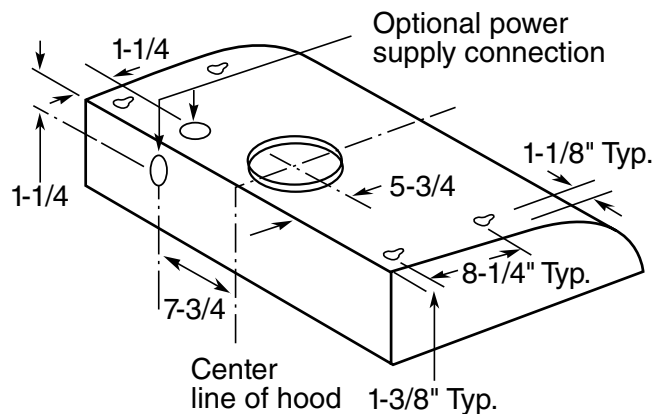

GE Appliances

AV447F – GE Artistry™ Series Deluxe Range Hood

Dimensions (in inches)

Refer to this drawing for rectangular exhaust option.

Exhaust outlet connects to 3-1/4" x 10" rectangular duct. Vent top or rear. Includes rectangular damper.

Refer to this drawing for round exhaust option.

Exhaust outlet connects to 7" diameter duct. Vent top only. Round damper accessory. JXDA22, available at additional cost.

Amp Rating	
120V	2.5

WB02X9381 replacement grease filter and WB02X10700 replacement charcoal filter are available for additional cost. Call toll-free 800.626.2002.