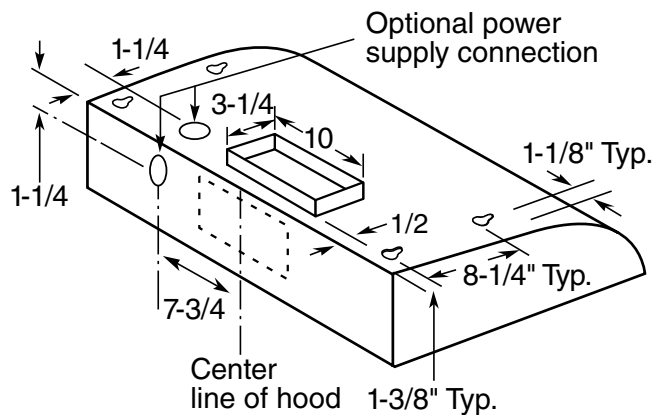

GE Appliances

AV447F – GE Artistry™ Series Deluxe Range Hood

Dimensions (in inches)

Refer to this drawing for rectangular exhaust option.

Exhaust outlet connects to 3-1/4" x 10" rectangular duct. Vent top or rear. Includes rectangular damper.

Refer to this drawing for round exhaust option.

Exhaust outlet connects to 7" diameter duct. Vent top only. Round damper accessory. JXDA22, available at additional cost.

Amp Rating	
120V	2.5

WB02X9381 replacement grease filter and WB02X10700 replacement charcoal filter are available for additional cost. Call toll-free 800.626.2002.