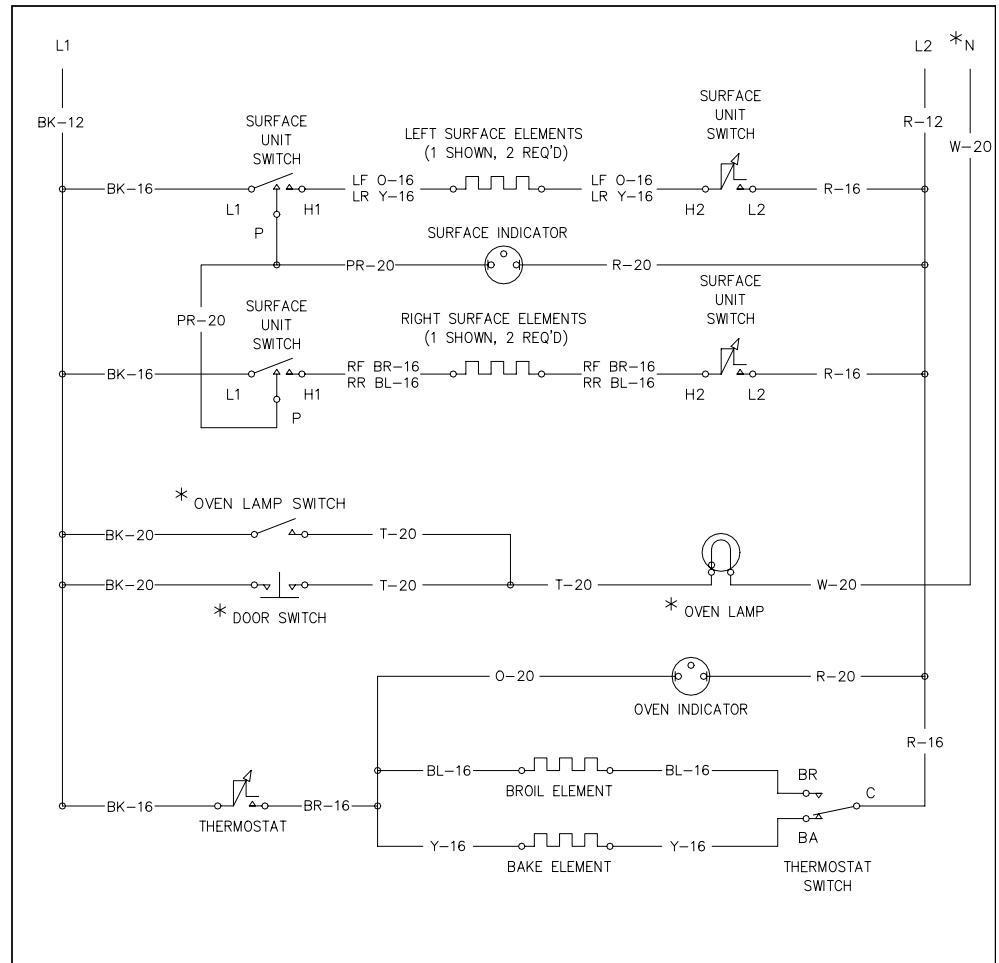

NOTES:

THERMOSTAT SELECTOR SWITCH		
CONTACTS	BAKE	BROIL
C-BA	X	
C-BR		X
X INDICATES CONTACTS CLOSED		

316255124

WARNING	
DISCONNECT POWER BEFORE SERVICING UNIT.	
WIRE CODE: WIRE COLOR NOTED FIRST, STRIPE NEXT THEN WIRE GAGE. EX: GREEN WIRE WITH YELLOW STRIPE, 8 AWG.	
<u>G/Y-8</u>	
COLOR CODE	
BK BLACK	P PINK
BL BLUE	PR PURPLE
BR BROWN	R RED
C COPPER	T TAN
G GREEN	V VIOLET
GY GRAY	W WHITE
O ORANGE	Y YELLOW