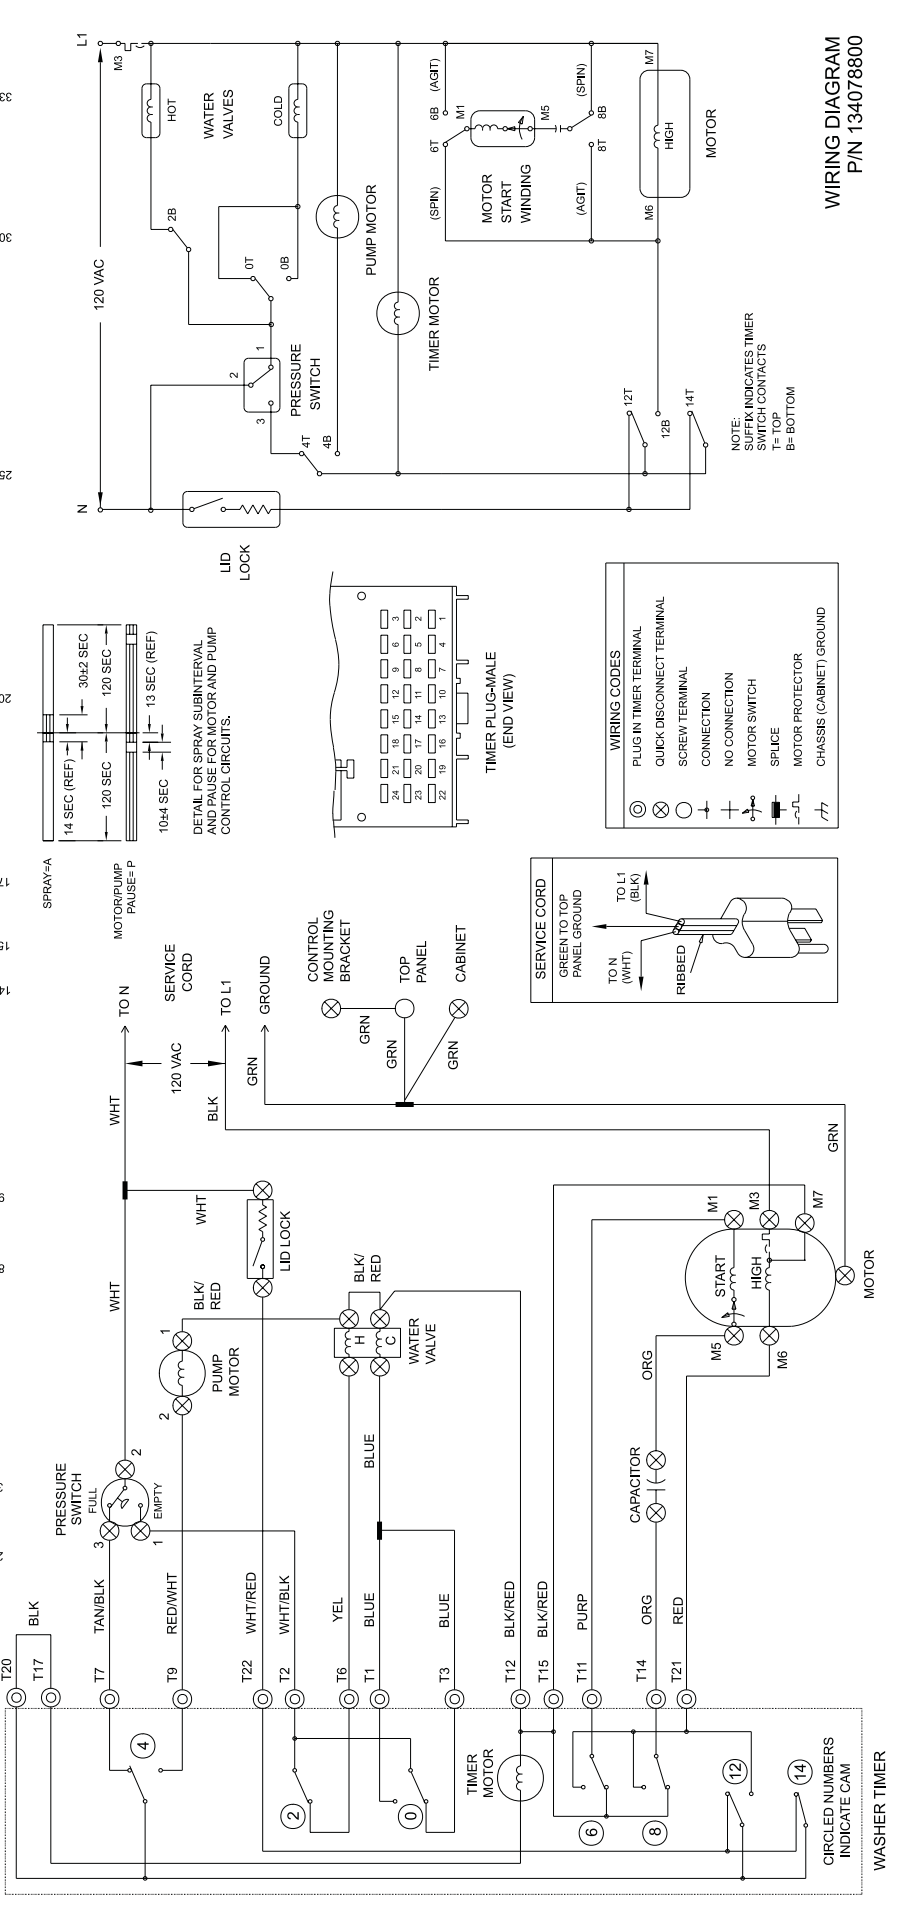

CAUTION: DISCONNECT ELECTRIC CURRENT BEFORE SERVICING

C C A M	TERM.	CIRCUIT	REGULAR				PERM. PRESS				DELICATE				OFF
			WASH (16 MIN)	PUMP (6 MIN)	RINSE (4 MIN)	PUMP (10 MIN)	WASH (12 MIN)	PUMP (6 MIN)	RINSE (4 MIN)	PUMP (6 MIN)	WASH (8 MIN)	PUMP (6 MIN)	RINSE (4 MIN)	PUMP (6 MIN)	
0	2	COLD WATER	HOT	COLD	P	SPIN	P	P	SPIN	P	P	P	SPIN	P	OFF
2	2	HOT WATER	WARM	COLD	P	SPIN	P	P	SPIN	P	P	P	SPIN	P	OFF
4	8	LID SW BYPASS	WARM	COLD	P	SPIN	P	P	SPIN	P	P	P	SPIN	P	OFF
6	11	SPIN DIR	WARM	COLD	P	SPIN	P	P	SPIN	P	P	P	SPIN	P	OFF
8	14	AGITATE DIR	WARM	COLD	P	SPIN	P	P	SPIN	P	P	P	SPIN	P	OFF
10	17	SPIN DIR	WARM	COLD	P	SPIN	P	P	SPIN	P	P	P	SPIN	P	OFF
12	8	MOTOR CONTROL	WARM	COLD	P	SPIN	P	P	SPIN	P	P	P	SPIN	P	OFF
14	8	P.S. BYPASS	WARM	COLD	P	SPIN	P	P	SPIN	P	P	P	SPIN	P	OFF

WIRING DIAGRAM
P/N 13407800