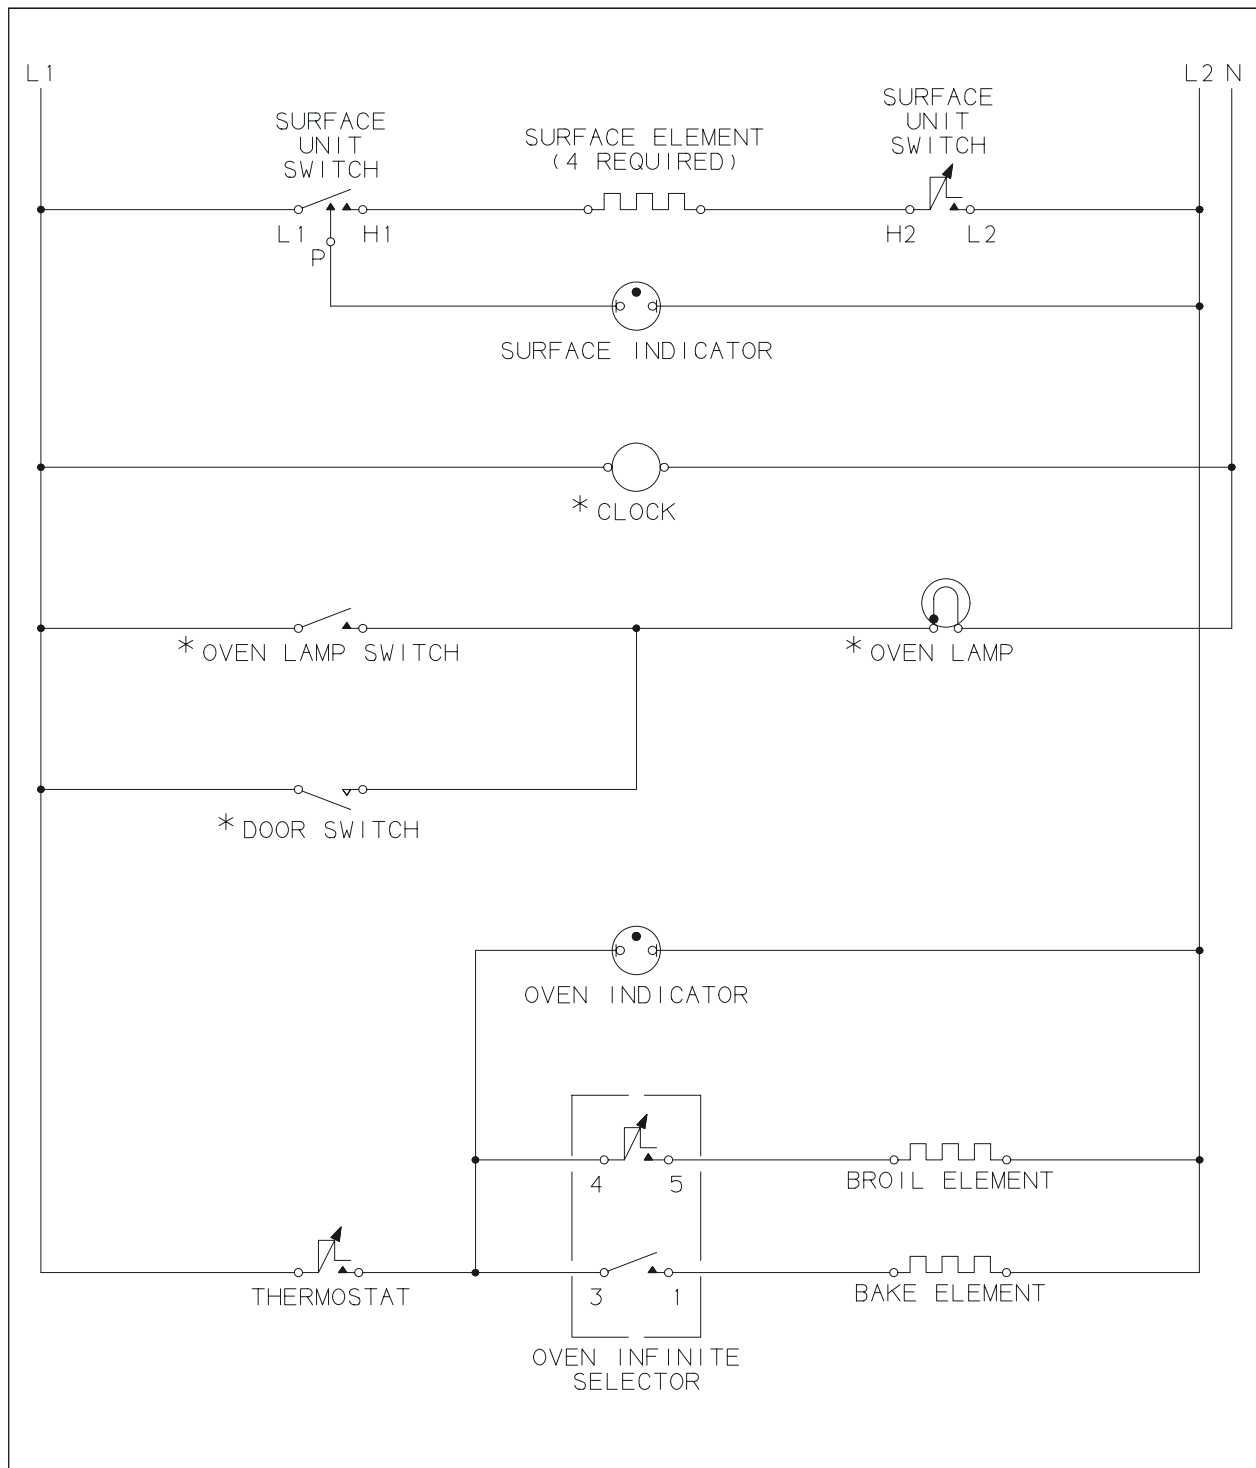

WIRING DIAGRAM

OVEN INFINITE SELECTOR			
SWITCH CONTACTS	BAKE	BROIL	VARI-BROIL
1-3	X		
4-5	CYCLES	X	CYCLES
X INDICATES CONTACTS CLOSED			

* THESE COMPONENTS MAY NOT APPEAR ON ALL MODELS.

316002602