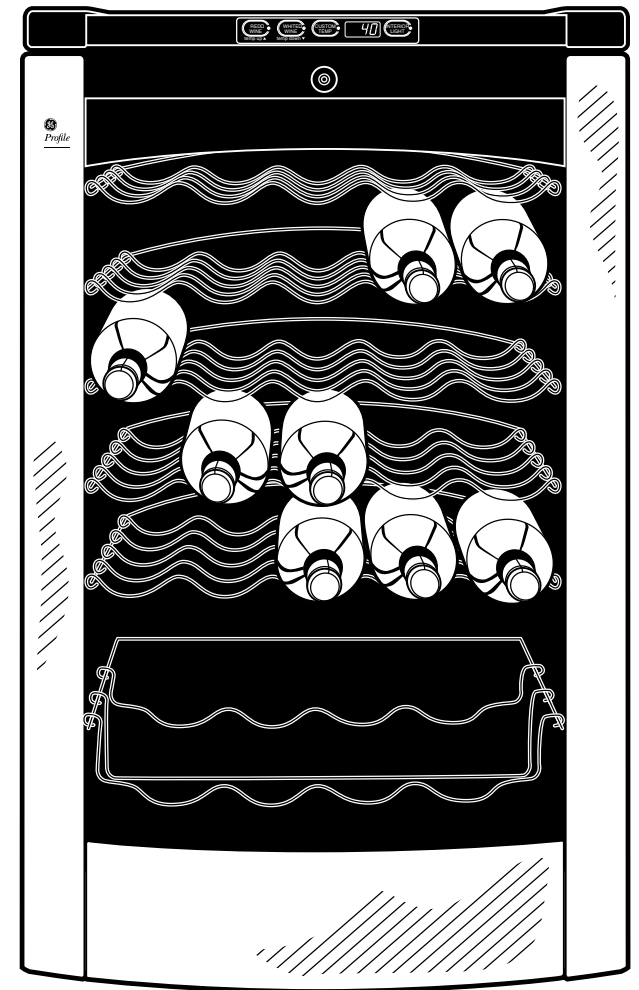

PWR04FAN

GE Profile™ 4.3 Cu. Ft. Wine Center

Dimensions and Installation Information (in inches)

Overall Dimensions	Height (in.) A	33-1/2
	Width (in.) B	20-1/8
	Depth with handle (in.) C	22-3/4
	Depth with door open 90° (in.) D	40-1/2
Air Clearances	Each side (in.)	1-1/2
	Top (in.)	2
	Back (in.)	2

Front View

Top View

For answers to your Monogram,® GE Profile™ or GE® appliance questions, visit our website at geappliances.com or call GE Answer Center® service, 800.626.2000.

PWR04FAN

GE Profile™ 4.3 Cu. Ft. Wine Center

Features and Benefits

- Electronic adjustable controls
- 29 bottle capacity
- 5 removable chrome shelves
- Clear glass door with stainless steel accents
- Interior lighting
- Lock
- Recessed door handle
- Reversible door
- Free-standing capability
- Model PWR04FANBB - Black
- Model PWR04FANBS - Stainless Steel