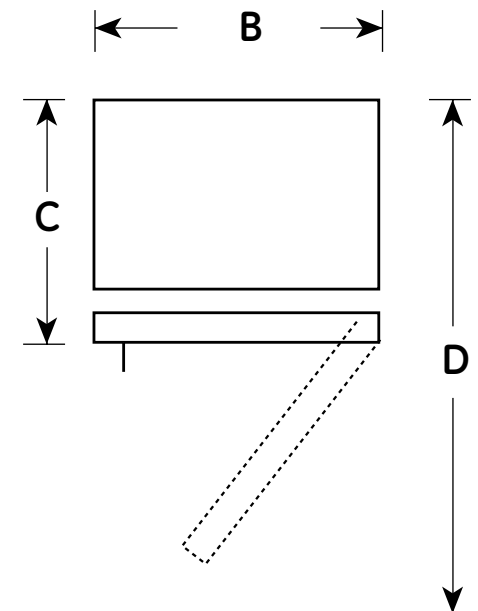

PWR04FAN

GE Profile™ 4.3 Cu. Ft. Wine Center

Dimensions and Installation Information (in inches)

Overall Dimensions	Height (in.) A	33-1/2
	Width (in.) B	20-1/8
	Depth with handle (in.) C	22-3/4
	Depth with door open 90° (in.) D	40-1/2
Air Clearances	Each side (in.)	1-1/2
	Top (in.)	2
	Back (in.)	2

Front View

Top View

For answers to your Monogram,® GE Profile™ or GE® appliance questions, visit our website at geappliances.com or call GE Answer Center® service, 800.626.2000.