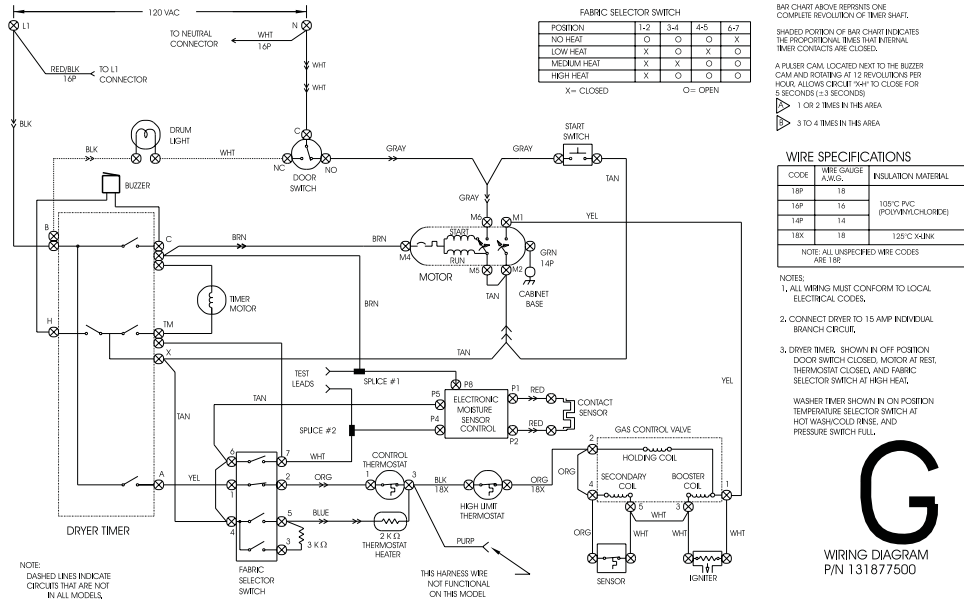

CAUTION: Use the Kenmore part number on all orders, not the illustration number.

CAUTION: DISCONNECT ELECTRIC CURRENT BEFORE SERVICING. LABEL ALL WIRES PRIOR TO DISCONNECTION WHEN SERVICING CONTROLS. WIRING ERRORS CAN CAUSE IMPROPER AND DANGEROUS OPERATION. VERIFY PROPER OPERATION AFTER SERVICING.

TERMINAL	WIRE COLOR	CIRCUIT	WASH	PUMP	SPIN	EX. RINSE	PERM PRESS	WASH	PUMP	SPIN	DEICATE	SOAK	PUMP	SPIN
0 1	3 B	LINE SWITCH												
2 5	12 F	MASTER												
4 8	6 B	AGRIATE CIR												
6 16	13 H	SPIN MOTOR												
8 16	15 H	LO MOTOR												
10 17	14 H	SO. WIND												
12 22	24 D	WASH FILL												
14 23	22 H	WATER TEMP												
		95 SPRAY												

G

WIRING DIAGRAM
P/N 131877500