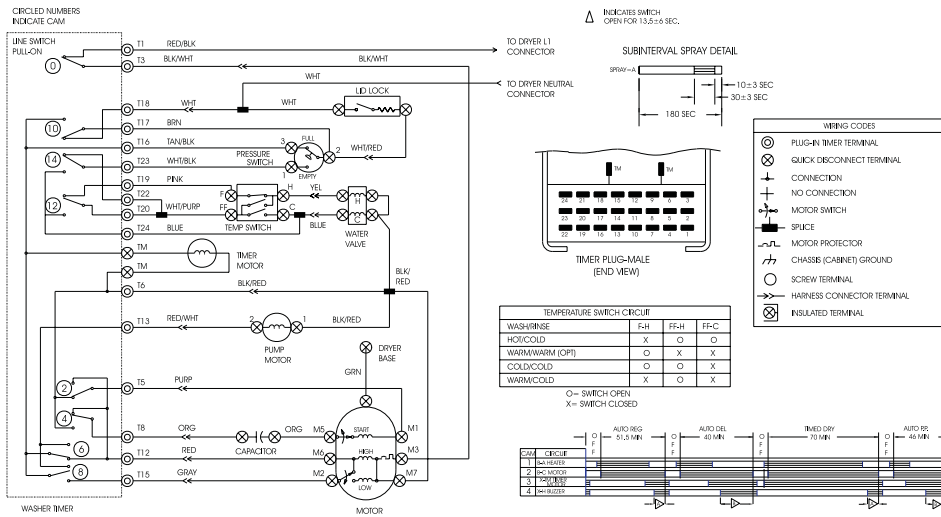

CAUTION: Use the Kenmore part number on all orders, not the illustration number.

CAUTION: DISCONNECT ELECTRIC CURRENT BEFORE SERVICING. LABEL ALL WIRES PRIOR TO DISCONNECTION WHEN SERVICING CONTROLS. WIRING ERRORS CAN CAUSE IMPROPER AND DANGEROUS OPERATION. VERIFY PROPER OPERATION AFTER SERVICING.

TERMINAL	WIRE COLOR	CIRCUIT	WASH	PUMP	SPIN	EX. RINSE	PERM PRESS	WASH	PUMP	SPIN	DEICATE	SOAK	PUMP	SPIN
0 1	3 B	LINE SWITCH												
2 5	12 F	MASTER												
4 8	6 B	AGRIATE CIR												
6 16	13 H	SPIN MOTOR												
8 16	15 H	LO MOTOR												
10 17	14 H	SO. WIND												
12 22	24 D	WASH FILL												
14 23	22 H	WATER TEMP												
		95 SPRAY												

G

WIRING DIAGRAM
P/N 131877500