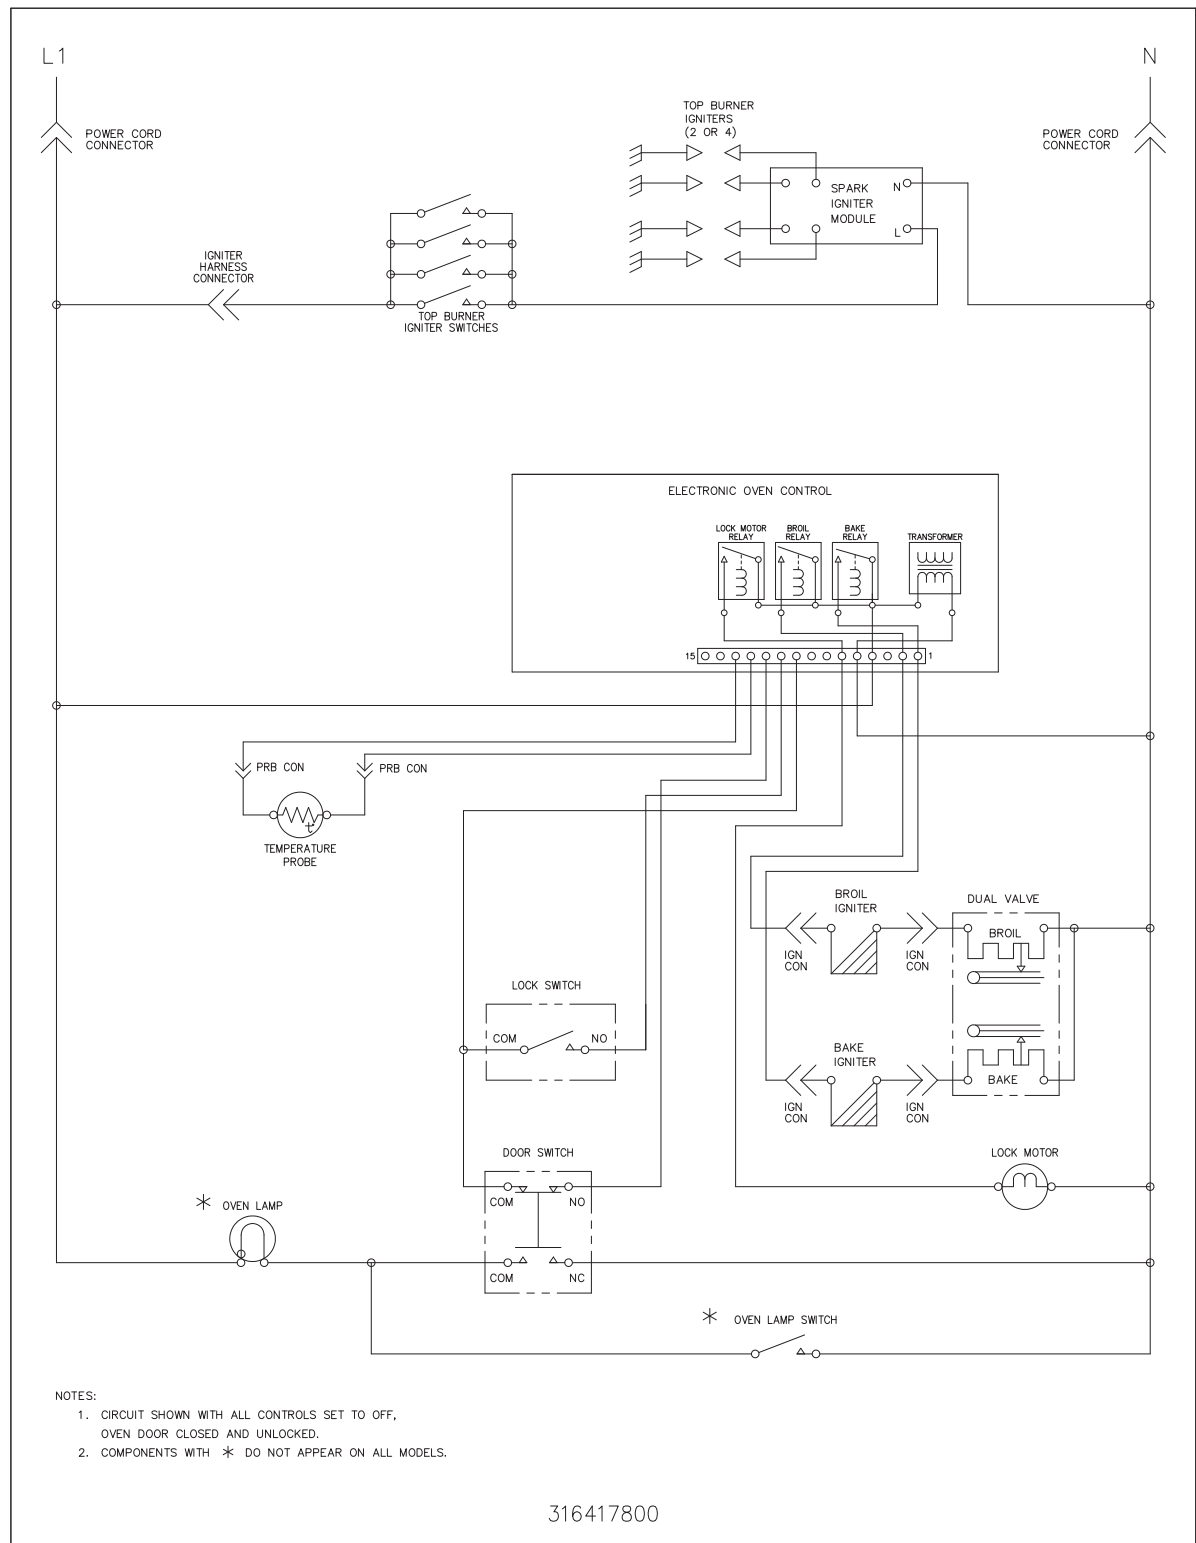

- NOTES:**
- SERVICE: IF REPLACEMENT OF WIRING BECOMES NECESSARY, COMPARABLE WIRE AND TERMINALS HAVING SAME CHARACTERISTICS AS THE ORIGINAL MUST BE USED.
 - CAUTION: LABEL ALL WIRES PRIOR TO DISCONNECTION WHEN SERVICING CONTROLS. WIRING ERRORS CAN CAUSE IMPROPER AND DANGEROUS OPERATION. VERIFY PROPER OPERATION AFTER SERVICING.
 - * THESE ITEMS MAY NOT APPEAR ON ALL MODELS.

WARNING
DISCONNECT POWER, BEFORE SERVICING UNIT.

TRACER WIRE: WIRE COLOR NOTED FIRST, STRIPE NEXT. EXAMPLE: GREEN WIRE WITH YELLOW STRIPE.

COLOR CODE			
BK	BLACK	IP	PINK
BL	BLUE	PR	PURPLE
BR	BROWN	R	RED
C	COPPER	T	TAN
G	GREEN	V	VIOLET
GY	GRAY	W	WHITE
O	ORANGE	Y	YELLOW

WIRE	AWG	TEMP °C	UL STYLE
4	16	125	3173
3	18	125	3173
2	20	150	3321
1	20	125	3173

316417800

- NOTES:**
- CIRCUIT SHOWN WITH ALL CONTROLS SET TO OFF, OVEN DOOR CLOSED AND UNLOCKED.
 - COMPONENTS WITH * DO NOT APPEAR ON ALL MODELS.