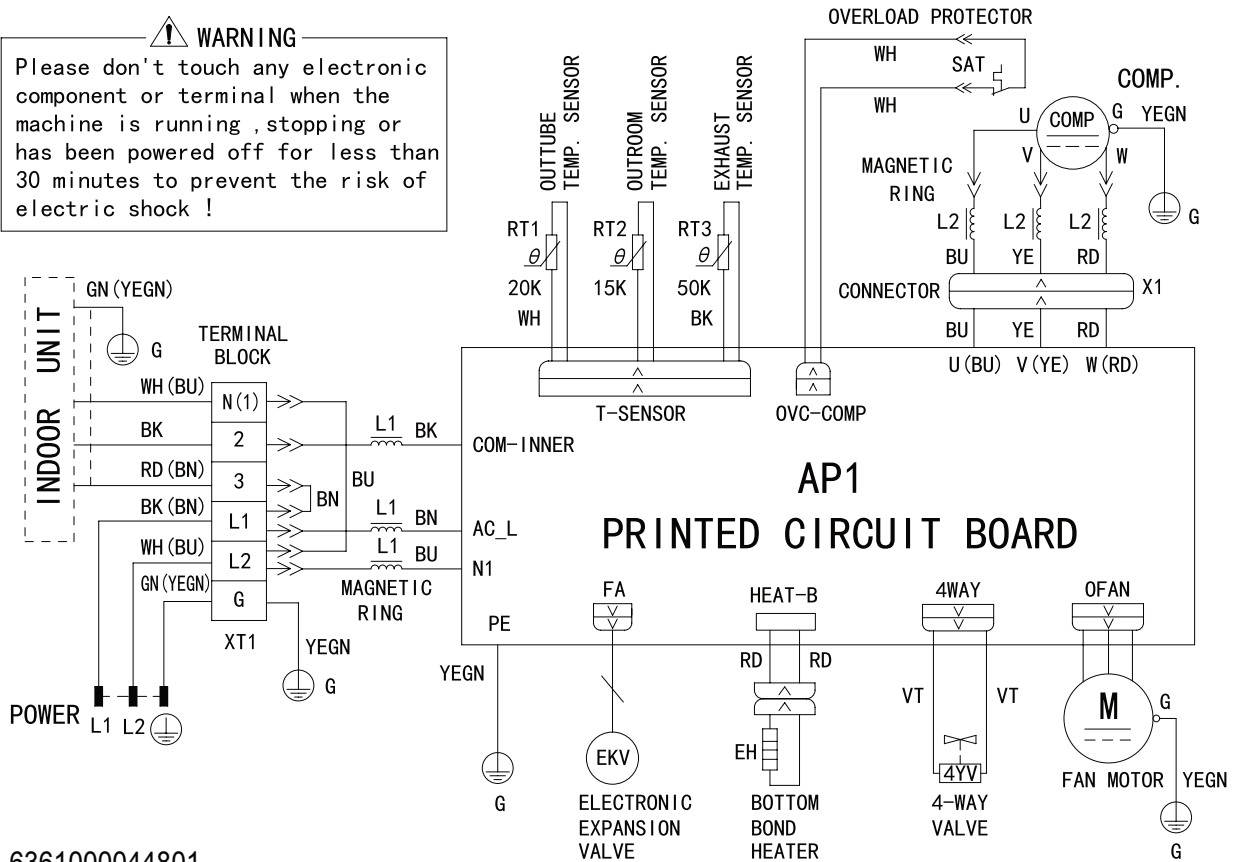

⚠ WARNING

Please don't touch any electronic component or terminal when the machine is running, stopping or has been powered off for less than 30 minutes to prevent the risk of electric shock !

6361000044801