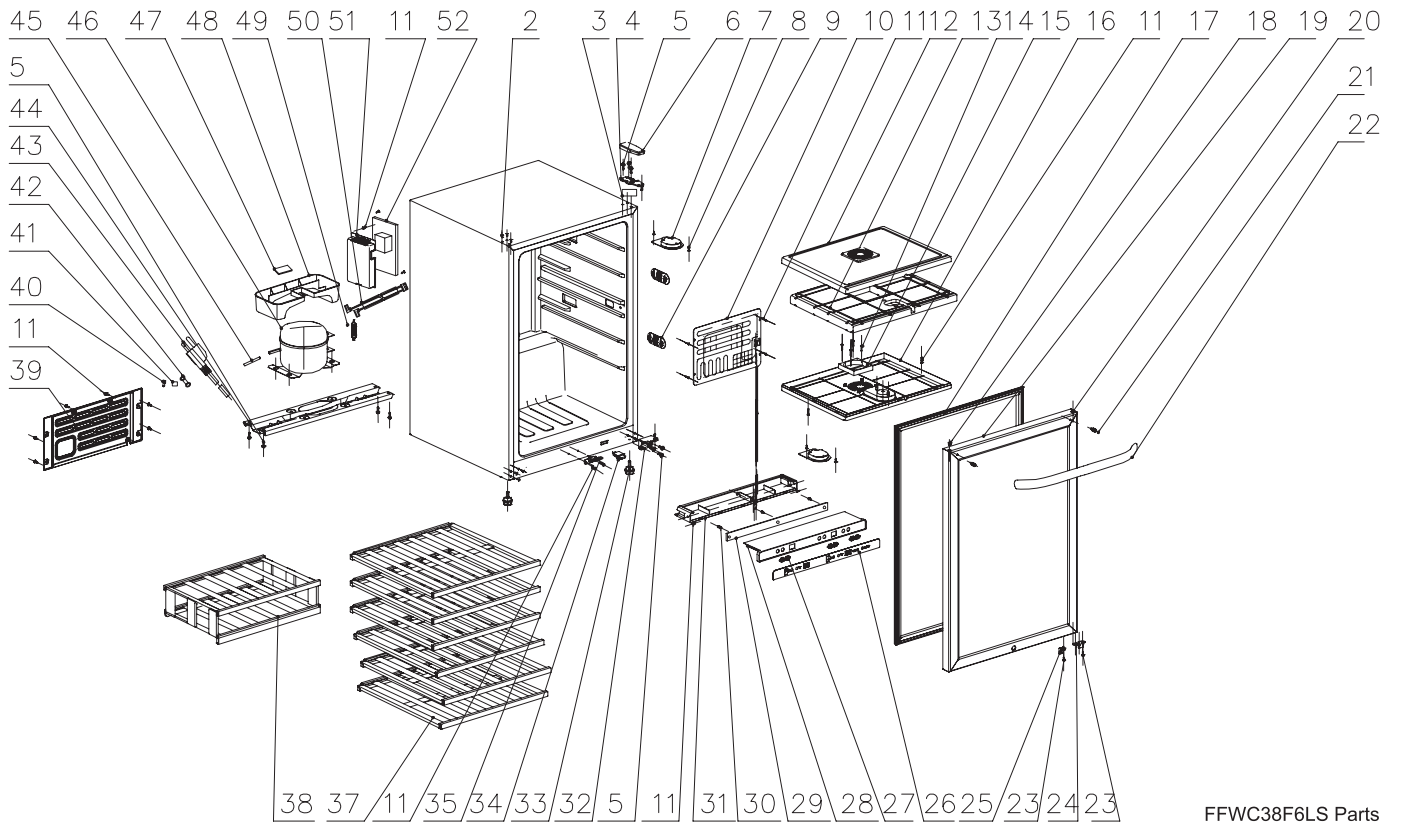

RECOMMENDED SPARES

FFWC38F6LS Parts

RECOMMENDED SPARES

POS. NO	PART NO.	DESCRIPTION
2	5304479779	Plug, hinge hole, cabinet
3	5304479780	Washer, top hinge
4	5304479781	Hinge, top
5	5304480019	Screw, tapping
6	5304479782	Cover, top hinge
7 #	5304479803	Lamp Assembly, LED
8	5304479804	Screw, tapping, stainless steel
9	5304479805	Cover, temp sensor
9* #	5304479971	Thermistor, temp sensor
10 #	5304479806	Evaporator
11	5304479807	Screw, tapping, stainless steel
12	5304479874	Panel, divider, top
13	5304479875	Divider, styrofoam
14	5304480020	Screw, tapping
15 #	5304479935	Fan
16	5304479876	Panel, divider, bottom
17	5304479808	Gasket, door
18	5304479809	Plug, door hole
19	5304479810	Door Assembly, glass
20	5304479789	Bushing, hinge
21	5304479811	Screw, shoulder, door handle
22	5304479812	Handle Assembly, door
23	5304479813	Screw, tapping, door
24	5304479790	Stop, door
25	5304479791	Bracket, door switch
26	5304479814	Control Panel, console
27	5304479936	Push Button
28	5304479815	Overlay, control board, cover
29 #	5304479816	PC Board, input, display
30	5304479817	Screw, tapping
31	5304479818	Base, display board
32	5304479792	Hinge, bottom
33	5304479819	Foot, leveling screw, cabinet
34	5304479794	Switch, lamp/light
35	5304479795	Latch, door
37	5304479820	Shelf, wine, wood
38	5304479821	Rack, removeable, bottom
39	5304479822	Cover, access, rear
40	5304480022	Screw, tapping
41	5304479823	Clamp, strain relief, power cord
42	5304479838	Sleeve, power cord
43 #	5304479824	Power Cord, electric
44	5304479825	Base, compressor
45 #	5304479826	Tube, adapter
46 #	5304479827	Compressor
47	5304479828	Pad, thermal mastic
48	5304479799	Tray, drip pan
49 #	218944002	Drier-filter, R134a System
50 #	5304479834	Wiring Harness, electrical
51	5304479835	Cover, control box
52 #	5304479836	PC Board, power, main