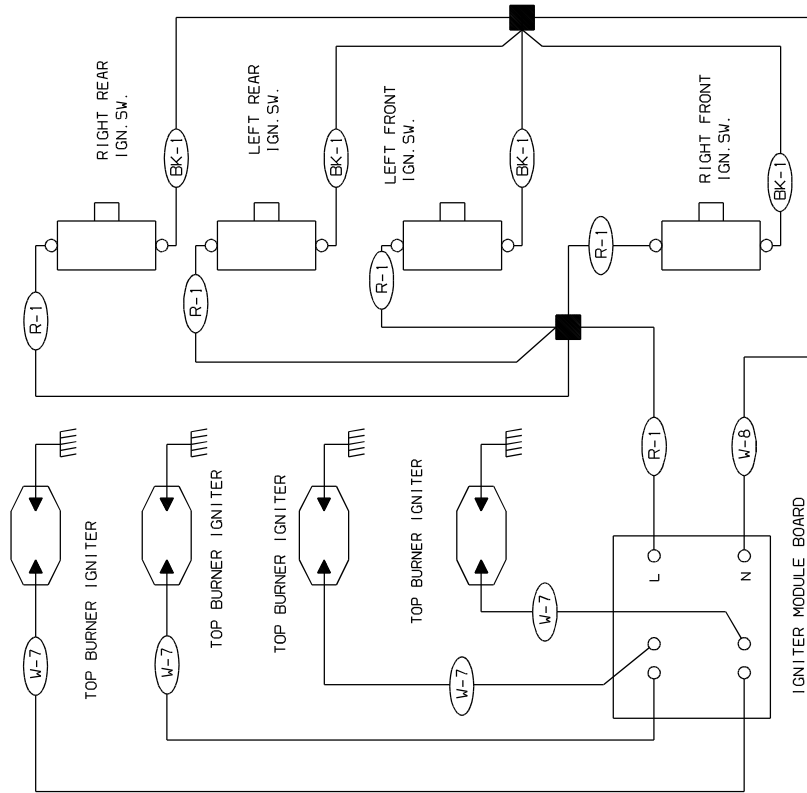

COOKTOP CIRCUIT

WARNING
DISCONNECT POWER BEFORE
SERVICING UNIT.

WIRE	GAGE	TEMP °C	UL STYLE
8	18	200	3122
7	18	200	3304
6	12	150	3321
5	16	200	3122
4	10	150	3321
3	14	150	3321
2	16	150	3321
1	18	150	3321

COLOR CODE	WIRE
P PINK	
PR PURPLE	
R RED	
T TAN	
V VIOLET	
W WHITE	
O ORANGE	
Y YELLOW	
BL/W BLUE/WHITE STRIPE	

WARMER DRAWER

NOTE:
CIRCUIT SHOWN WITH ALL CONTROLS SET TO "OFF".
OVEN DOOR CLOSED AND UNLOCKED.

L 1
BK-4

COOKTOP CIRCUIT / PLANCHA DE COCINAR

L 2
R-4
N
W-1

COOKTOP CIRCUIT / PLANCHA DE COCINAR