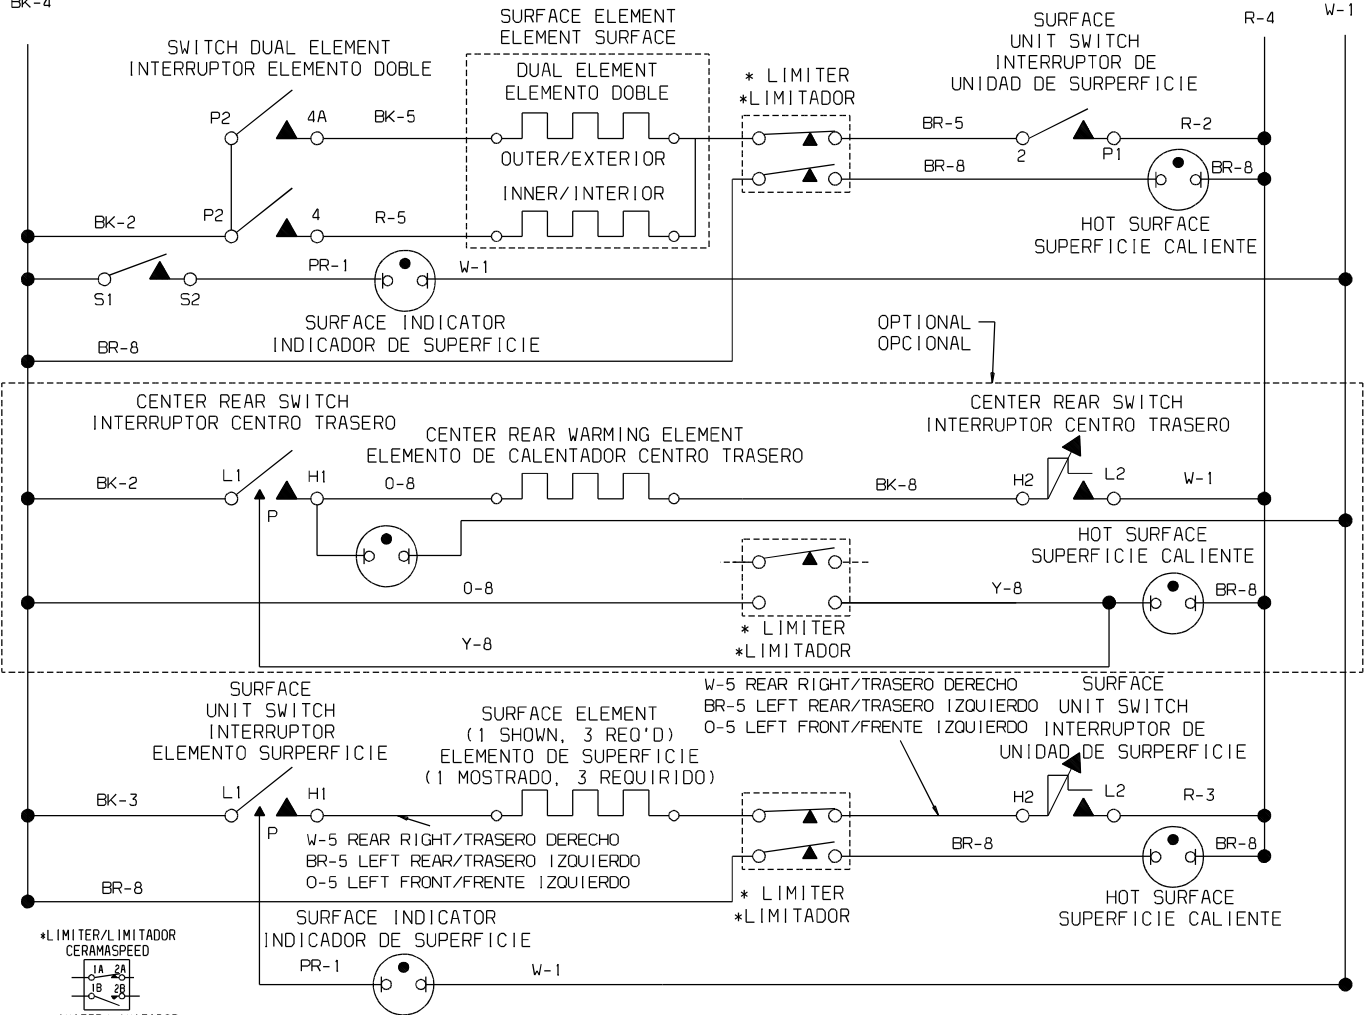

COOKTOP CIRCUIT

WARNING
DISCONNECT POWER BEFORE
SERVICING UNIT.

WIRE	GAGE	TEMP °C	UL STYLE
8	18	200	3122
7	18	200	3304
6	12	150	3321
5	16	200	3122
4	10	150	3321
3	14	150	3321
2	16	150	3321
1	18	150	3321

COLOR CODE	WIRE
P PINK	
PR PURPLE	
R RED	
T TAN	
V VIOLET	
W WHITE	
O ORANGE	
Y YELLOW	
BL/W BLUE/WHITE STRIPE	

WARMER DRAWER

NOTE:
CIRCUIT SHOWN WITH ALL CONTROLS SET TO "OFF".
OVEN DOOR CLOSED AND UNLOCKED.

L 1
BK-4

COOKTOP CIRCUIT / PLANCHA DE COCINAR

L 2
R-4
N
W-1

COOKTOP CIRCUIT / PLANCHA DE COCINAR