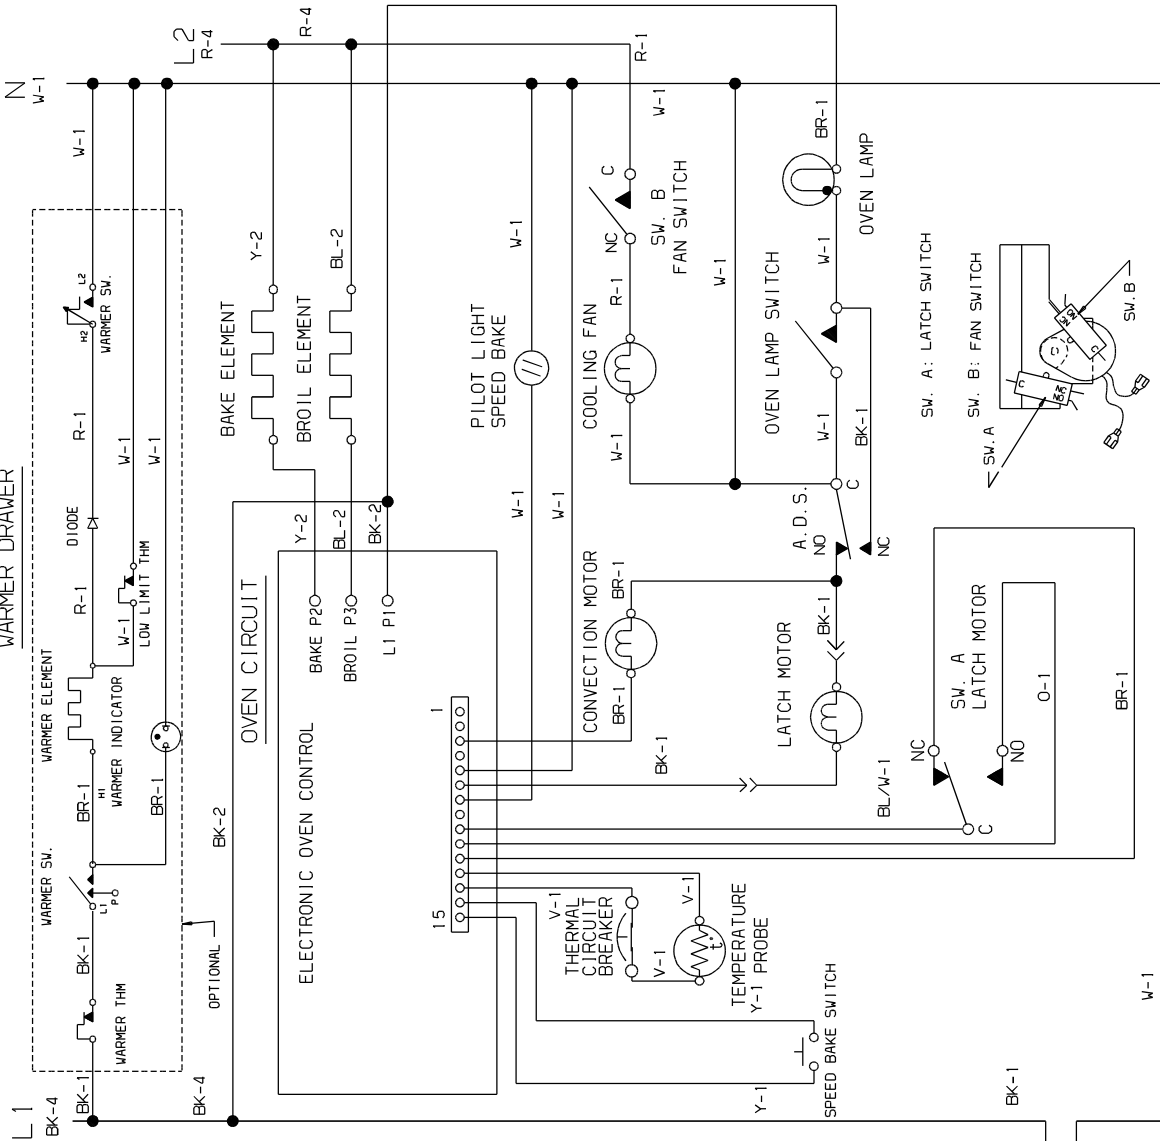

COOKTOP CIRCUIT

WARNING
DISCONNECT POWER BEFORE
SERVICING UNIT.

WIRE	GAGE	TEMP °C	UL STYLE
8	18	200	3122
7	18	200	3304
6	12	150	3321
5	16	200	3122
4	10	150	3321
3	14	150	3321
2	16	150	3321
1	18	150	3321

COLOR CODE	WIRE
P PINK	
PR PURPLE	
R RED	
T TAN	
V VIOLET	
W WHITE	
O ORANGE	
Y YELLOW	
BL/W BLUE/WHITE STRIPE	

WARMER DRAWER

NOTE:
CIRCUIT SHOWN WITH ALL CONTROLS SET TO "OFF".
OVEN DOOR CLOSED AND UNLOCKED.

L 1
BK-4

COOKTOP CIRCUIT / PLANCHA DE COCINAR

L 2
R-4
N
W-1

COOKTOP CIRCUIT / PLANCHA DE COCINAR