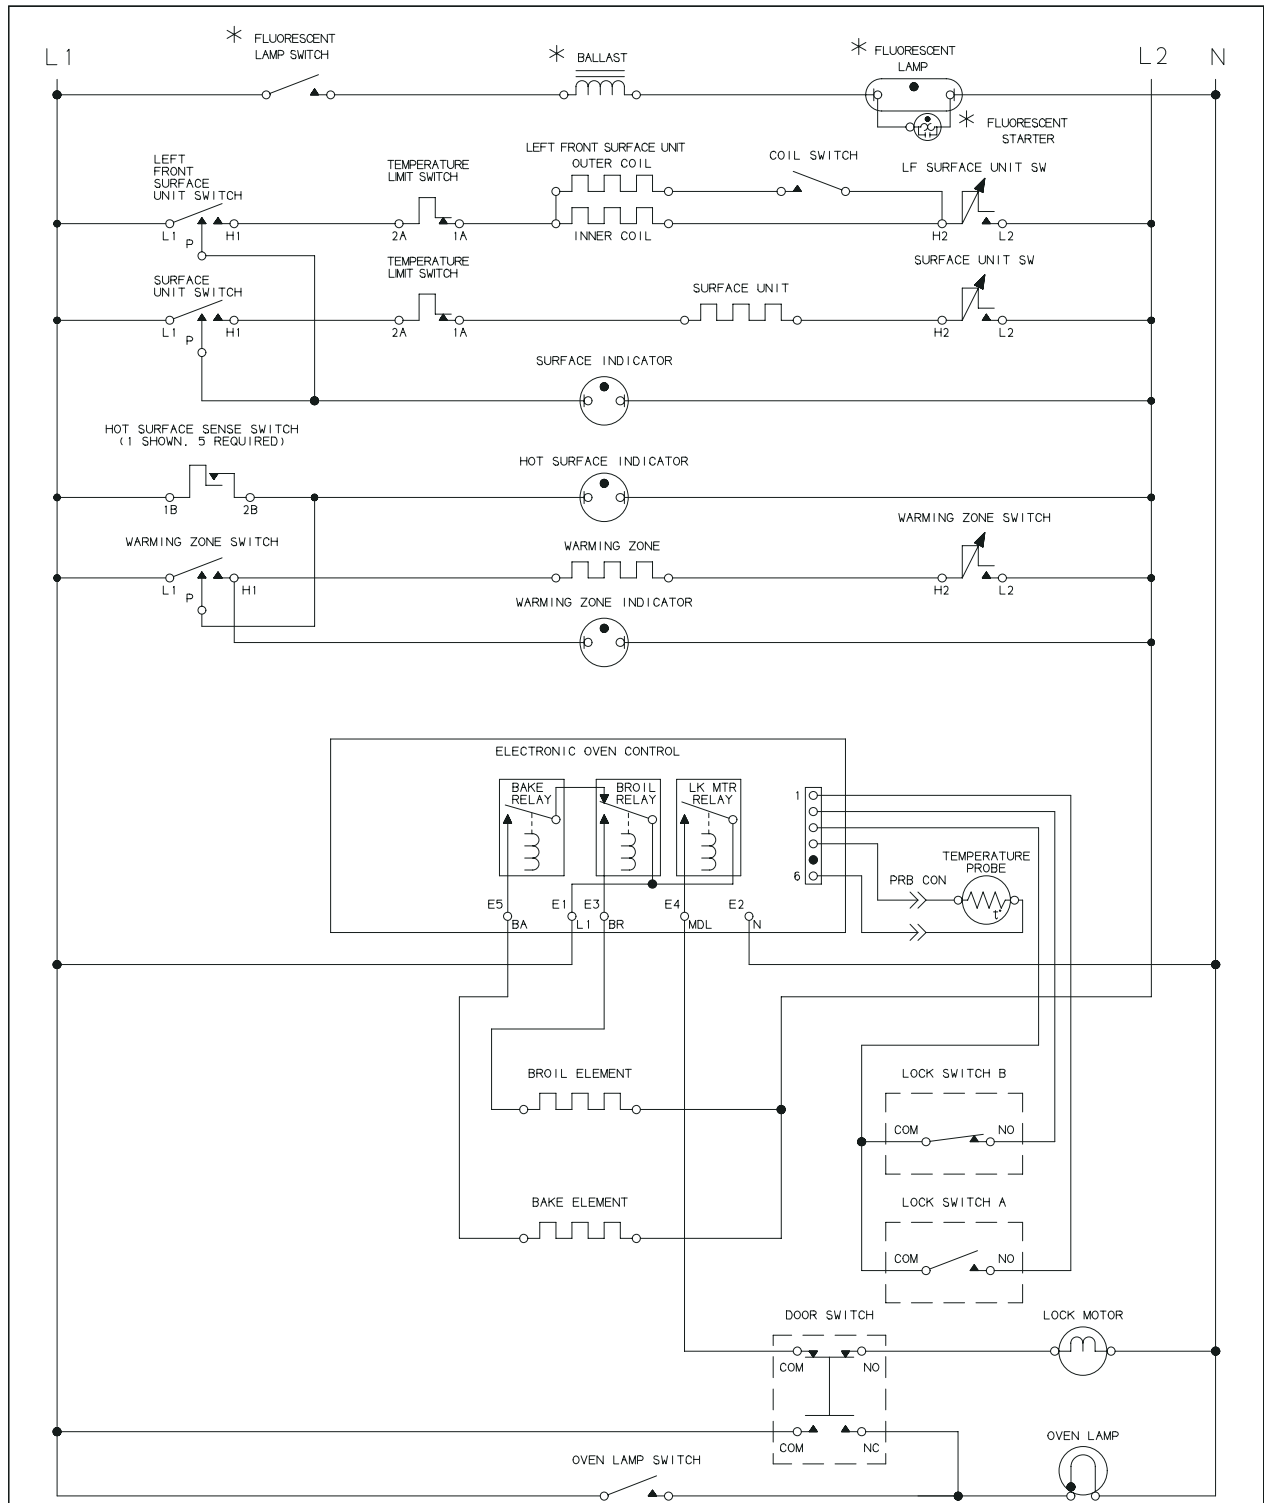

WIRING DIAGRAM

- NOTES:
- CIRCUIT SHOWN WITH ALL CONTROLS SET TO OFF.
OVEN DOOR CLOSED AND UNLOCKED.
 - COMPONENTS WITH * DO NOT APPEAR ON ALL MODELS.

316002651

CAM POSITION	LOCK MOTOR SWITCH CONTACTS			
	A COM-NC	A COM-NO	B COM-NC	B COM-NO
UNLOCKED	N/A		N/A	X
LOCKING	N/A		N/A	
LOCKED	N/A	X	N/A	
UNLOCKING	N/A		N/A	