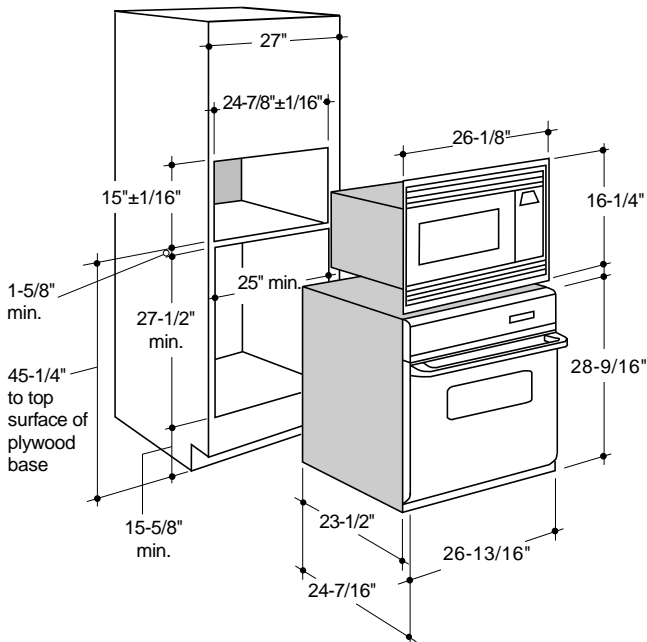

For answers to your Monogram,® GE Profile,™ GE, Hotpoint and RCA appliance questions, call GE Answer Center® service, 800.626.2000.

Listed by
Underwriters
Laboratories