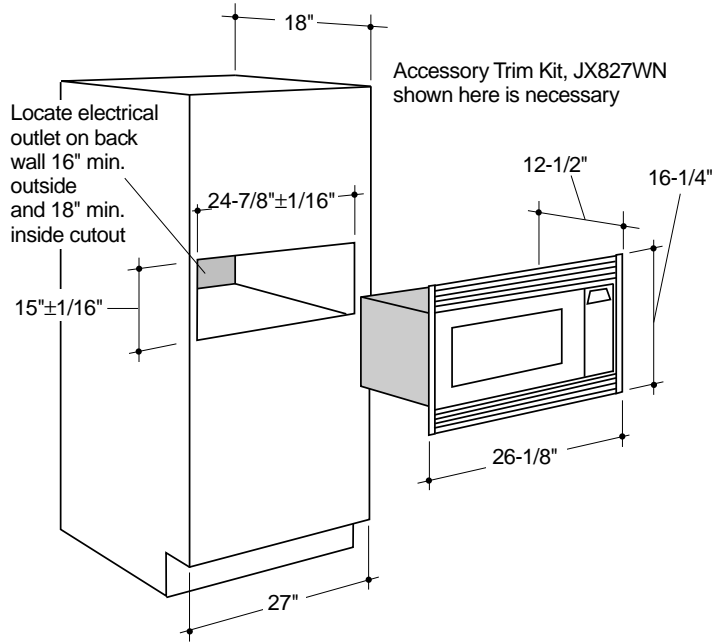

### Dimensions and Specifications (in inches)

#### Product Dimensions:

H 11-3/16"  
 W 23-13/16"  
 D 12-5/16"

#### Cutout Dimensions:

H 15" ± 1/16"  
 W 24-7/8" ± 1/16"  
 D 16" - 18"