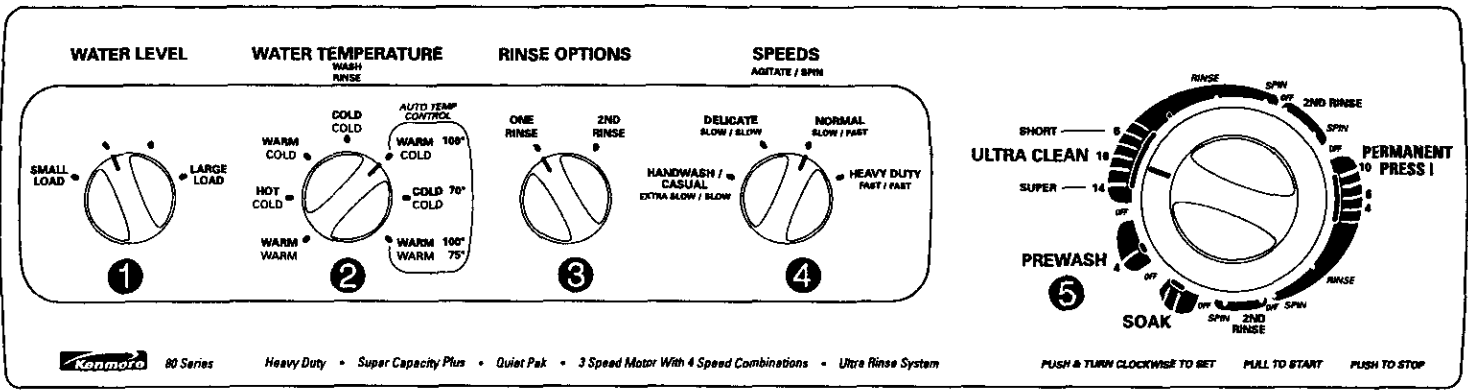

KENMORE WASHER/LAVADORA/LAVEUSE

Kenmore 80 Series Heavy Duty • Super Capacity Plus • Quiet Pak • 3 Speed Motor With 4 Speed Combinations • Ultra Rinse System

Stock No. 22832

Features –
Become familiar with all features before using your washer. Refer to your Owner's Manual for feature details.

- ① 4 WATER LEVEL settings to help you save water
- ② 7 WATER TEMPERATURES – 3 settings with Auto Temp Control
- ③ RINSE OPTIONS Control
- ④ 4 SPEED settings for additional fabric care
- ⑤ Cycle Selector (Timer) Control
 - ULTRA CLEAN
 - PERMANENT PRESS I
 - 2ND RINSE
 - SOAK
 - PREWASH
- ⑥ Operating Suggestions – under lid
- ⑦ Model and Serial No. Plate
- ⑧ Fabric Softener Dispenser
- ⑨ Liquid Chlorine Bleach Dispenser
- ⑩ DUAL-ACTION® Plus Agitator for thorough cleaning
- ⑪ White Porcelain Basket
- ⑫ Unified Balance System
- ⑬ QUIET PAK™ Sound Insulation

- Additional Features**
- Super Capacity Plus for larger loads
 - Ultra Rinse System