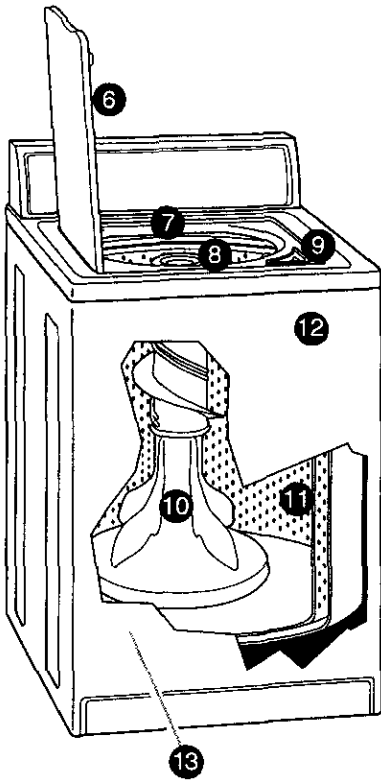

KENMORE WASHER/LAVADORA/LAVEUSE

Kenmore 80 Series Heavy Duty • Super Capacity Plus • Quiet Pak • 3 Speed Motor With 4 Speed Combinations • Ultra Rinse System

Stock No. 22832

Features –
Become familiar with all features before using your washer. Refer to your Owner's Manual for feature details.

- ① 4 WATER LEVEL settings to help you save water
- ② 7 WATER TEMPERATURES – 3 settings with Auto Temp Control
- ③ RINSE OPTIONS Control
- ④ 4 SPEED settings for additional fabric care
- ⑤ Cycle Selector (Timer) Control
 - ULTRA CLEAN
 - PERMANENT PRESS I
 - 2ND RINSE
 - SOAK
 - PREWASH
- ⑥ Operating Suggestions – under lid
- ⑦ Model and Serial No. Plate
- ⑧ Fabric Softener Dispenser
- ⑨ Liquid Chlorine Bleach Dispenser
- ⑩ DUAL-ACTION® Plus Agitator for thorough cleaning
- ⑪ White Porcelain Basket
- ⑫ Unified Balance System
- ⑬ QUIET PAK™ Sound Insulation