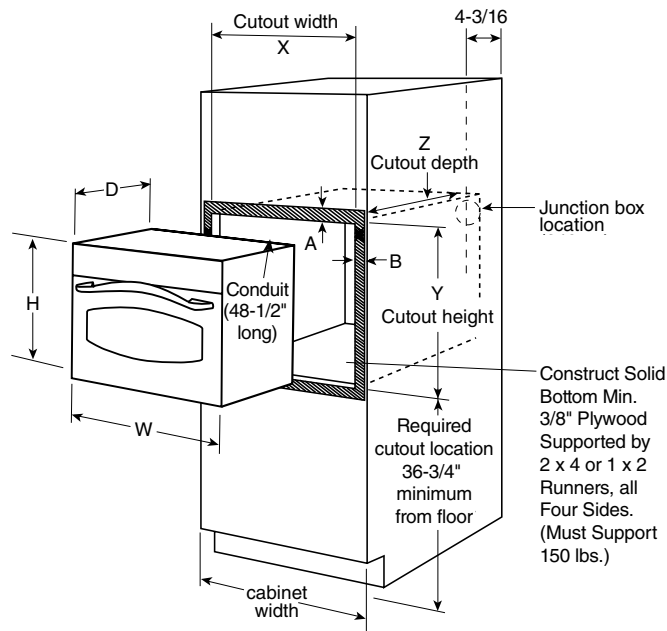

PSB1000NBB/WW

GE Profile Advantium® 120 Volt - 27" Wall Oven

Advantium wall oven/GE Profile cooking tower dimensions and cabinet installation information (in inches)

Note: Cabinets installed adjacent to wall ovens must have an adhesion spec of at least a 194°F temperature rating.

Note: 2" minimum between cutouts when installed above warming drawer or single wall oven.

Installation Information:

Before installing, consult installation instructions packed with product for current dimensional data.

A=Allow 1" overlap of oven over top and bottom edges of cutout.
B=Allow 11/16"-3/4" for overlap of oven over side edges of cutout.

A=Allow 1" overlap of oven over top and bottom edges of cutout.
B=Allow 11/16"-3/4" for overlap of oven over side edges of cutout.

	Cabinet Width	W Width	H Height	D Depth (excluding handle)	X Cutout Width	Y Cutout Height	Z Cutout Depth minimum
PSB1000/1:27" Installation	27	26-3/4	19-1/32	21-1/2	25-1/4	17-1/2	23-1/2

For answers to your Monogram®, GE Profile™ or GE® appliance questions, visit our website at ge.com or call GE Answer Center® service, 800.626.2000.