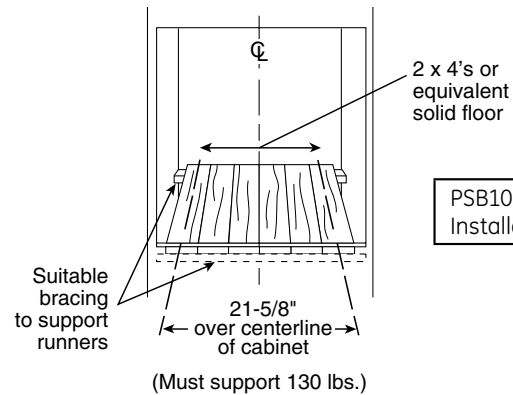

PSB1000NBB/WW

GE Profile Advantium® 120 Volt - 27" Wall Oven

Advantium wall oven/GE Profile cooking tower dimensions and cabinet installation information (in inches)

Note: Cabinets installed adjacent to wall ovens must have an adhesion spec of at least a 194°F temperature rating.

Note: 2" minimum between cutouts when installed above warming drawer or single wall oven.

Installation Information:

Before installing, consult installation instructions packed with product for current dimensional data.

A=Allow 1" overlap of oven over top and bottom edges of cutout.
B=Allow 11/16"-3/4" for overlap of oven over side edges of cutout.

A=Allow 1" overlap of oven over top and bottom edges of cutout.
B=Allow 11/16"-3/4" for overlap of oven over side edges of cutout.