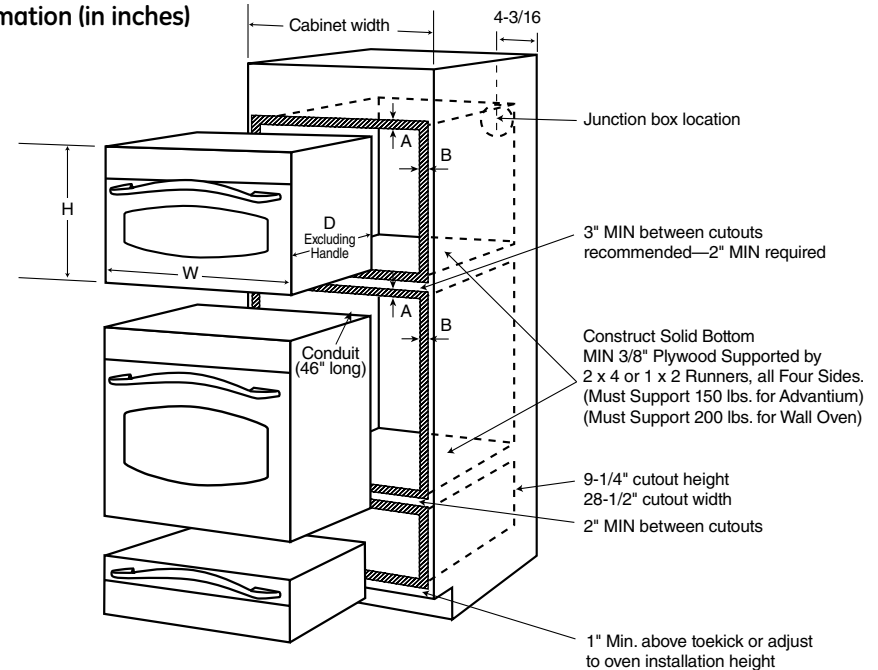

PSB1000NBB/WW

GE Profile Advantium® 120 Volt - 27" Wall Oven

Advantium wall oven/GE Profile cooking tower dimensions and cabinet installation information (in inches)

Note: Cabinets installed adjacent to wall ovens must have an adhesion spec of at least a 194°F temperature rating.

Note: 2" minimum between cutouts when installed above warming drawer or single wall oven.

Installation Information:

Before installing, consult installation instructions packed with product for current dimensional data.

A=Allow 1" overlap of oven over top and bottom edges of cutout.
B=Allow 11/16"-3/4" for overlap of oven over side edges of cutout.

A=Allow 1" overlap of oven over top and bottom edges of cutout.
B=Allow 11/16"-3/4" for overlap of oven over side edges of cutout.

	Cabinet Width	W Width	H Height	D Depth (excluding handle)	X Cutout Width	Y Cutout Height	Z Cutout Depth minimum
PSB1000/1:27" Installation	27	26-3/4	19-1/32	21-1/2	25-1/4	17-1/2	23-1/2

For answers to your Monogram®, GE Profile™ or GE® appliance questions, visit our website at ge.com or call GE Answer Center® service, 800.626.2000.