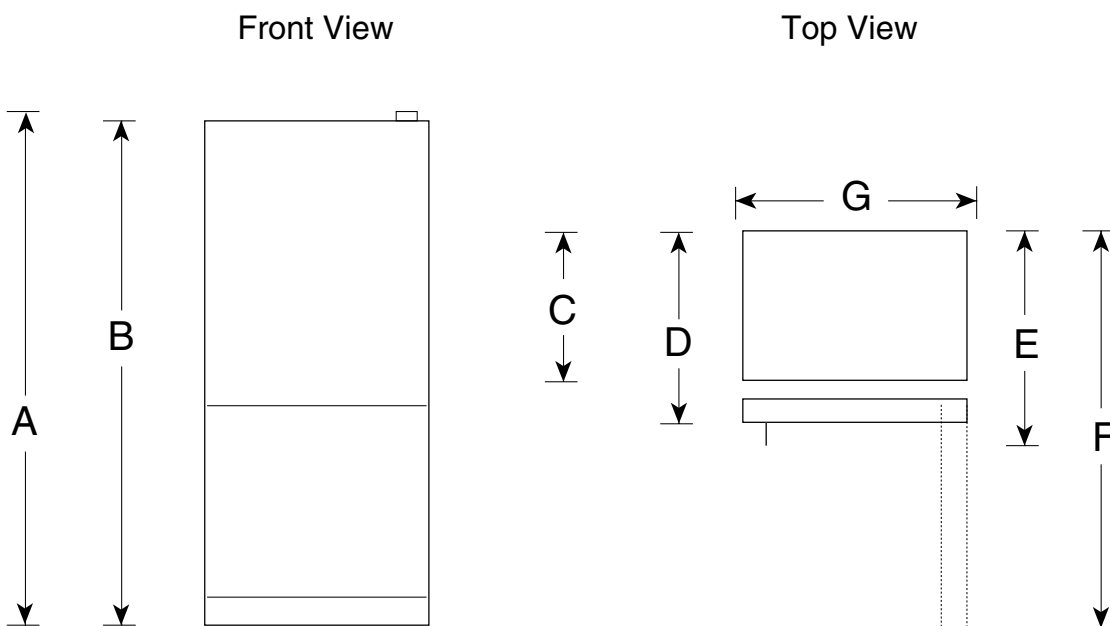

GE Appliances

GBS22KBR – GE® ENERGY STAR® 22.3 Cu. Ft. Bottom-Freezer Door Refrigerator

Dimensions (in inches)

Overall Dimensions	Height to top of hinge (in.) A	68-5/8
	Height to top of case (in.) B	67-7/8
	Case depth without door (in.) C	28-1/4
	Case depth less door handle (in.) D	31-3/4
	Case depth with door handle (in.) E	34-1/8
	Depth with fresh food door open 90° (in.) F	62
	Width (in.) G	32-7/8
	Width with door open 90° with door handle (in.) H	36-1/2
Air Clearances	Each side (in.)	1/8
	Top (in.)	1
	Back (in.)	1

GBS22KBR – GE® ENERGY STAR® 22.3 Cu. Ft. Bottom-Freezer Door Refrigerator

Features and Benefits

- Upfront Illuminated Controls – Easy to see and set
- Slide 'n Store™ Freezer Basket – Holds taller items such as pizza boxes
- Adjustable Gallon Door Bins – Make room for milk and other gallon-size containers
- BrightSpace™ Interior with GE Reveal™ Lighting – Offers flexible storage and GE Reveal lighting for easy viewing of refrigerator contents
- Adjustable Spillproof Glass Shelves – Helps contains spills for ease of cleaning
- Adjustable Humidity Vegetable/Fruit Crispers – Provide the ideal storage environment for fruits and vegetables
- Snack Pan – Helps keep everyday foods like muffins and carrot sticks fresh
- Model GBS22KBRWW – White on white
- Model GBS22KBRCC – Bisque on bisque
- Model GBS22KBRBB – Black on black